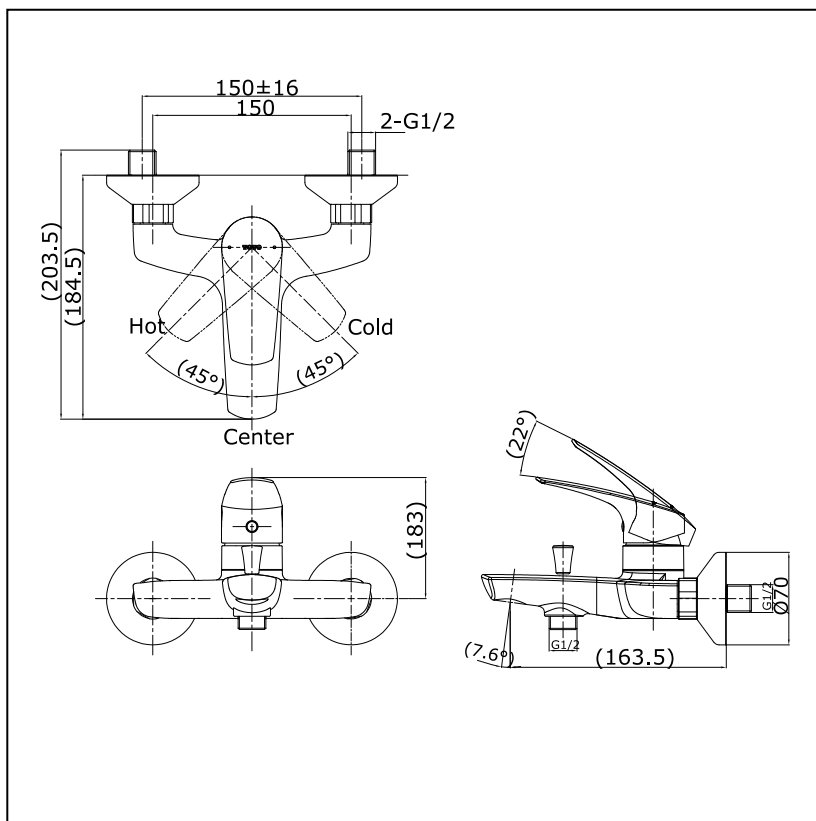

Drawing:

Remarks:

Please consult TOTO sales representative for detail.