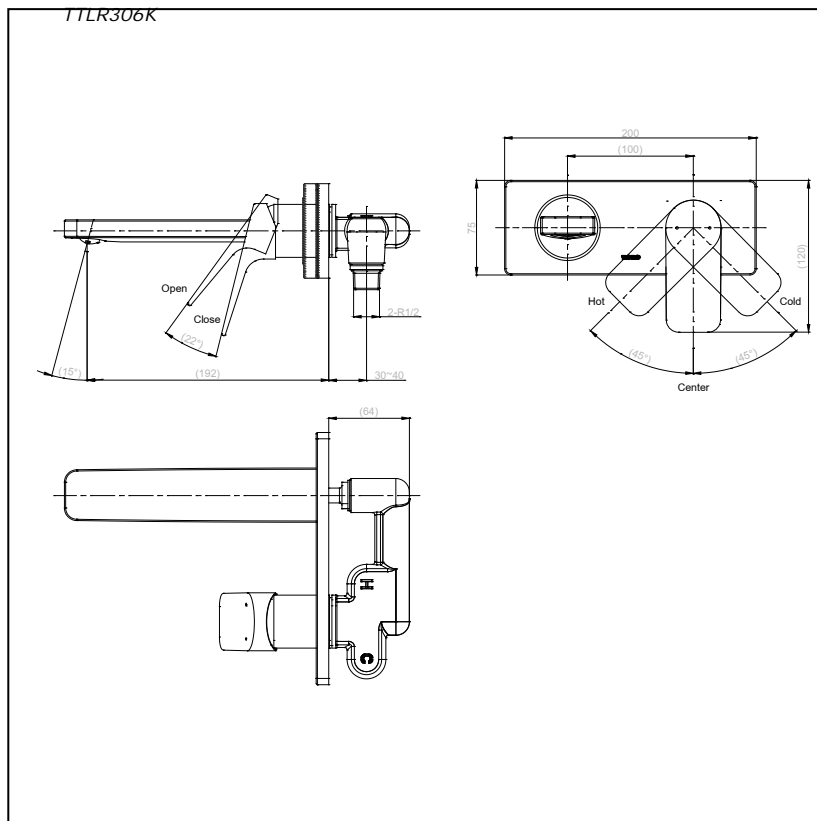

Drawing:

Remarks:

Please consult TOTO sales representative for detail.

TOTO (THAILAND) CO.,LTD

Bangkok Office : G Tower Grand Rama 9,12th Floor, South Wing, 9 Rama IX Road,Huaykwang Sub-district,Huaykwang District, Bangkok. 10310 Thailand
Tel : +(66)2-117-9520(AUTO) Fax : +(66)2-117-9527
th.toto.com

All rights reserved by TOTO company. Specifications and size are subject to change without notice.