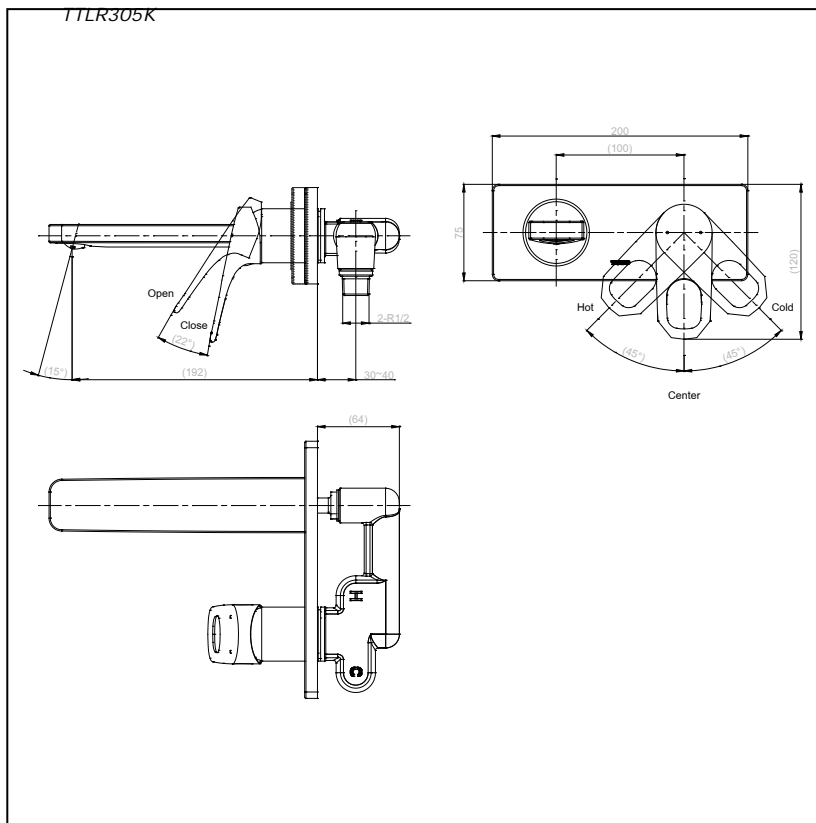

Item number: TTLR305K REI-R Series

Features

- Sharp-lined smart design exclusively for REI- Round series
- Durable finishes

Specifications

Water Pressure : 0.05MPa - 0.75MPa
 Finish : Nickel Chrome
 Material : Brass
 Flow Rate/ Water usage : <6L/min @0.1MPa.

Parts description

- **TTLR305K**
Wall Mounted Lavatory Faucet

Drawing:

Remarks:

Please consult TOTO sales representative for detail.