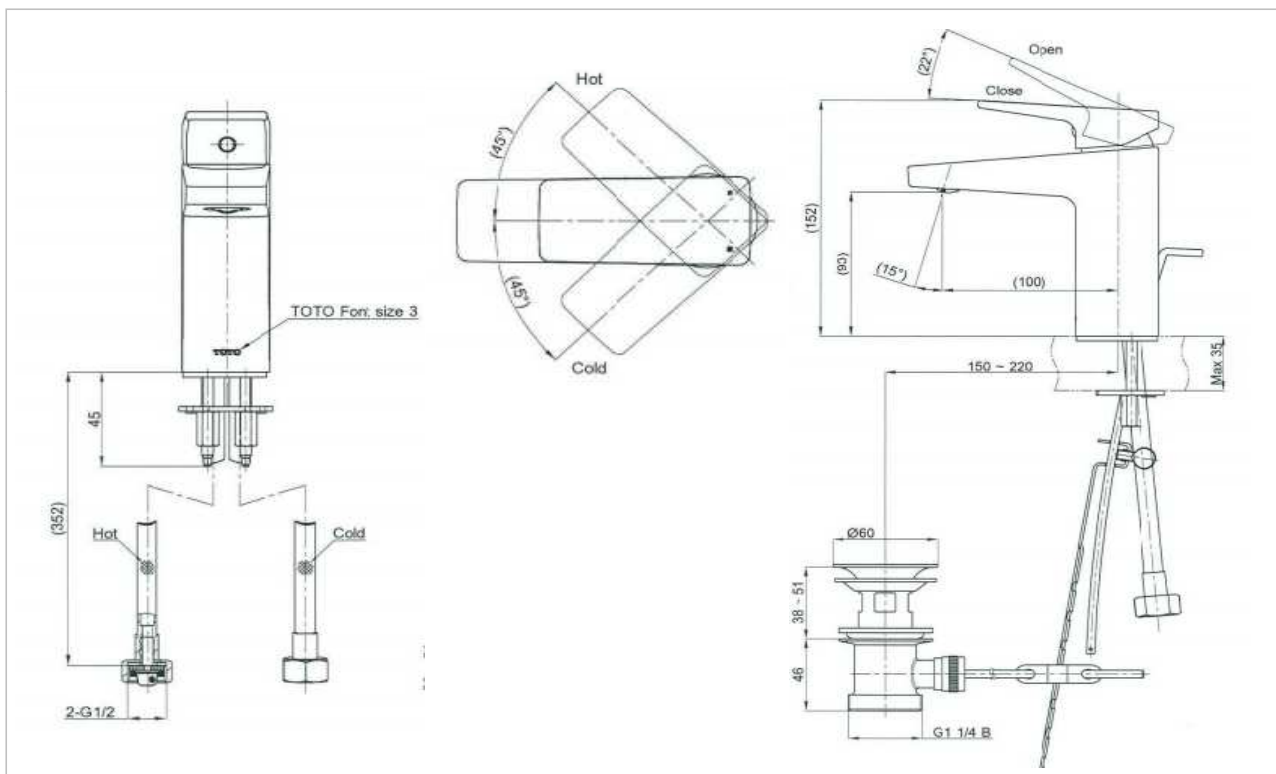

# TTLR303FK

*"Rufice" Single Lever Lavatory Faucet Mixer*

## Product Features

Water Inlet : Hot & Cold  
Material : Brass  
Finish : Nickel Chrome  
Water Pressure : 0.05 Mpa ~ 0.75 Mpa  
Drainage : With Drain