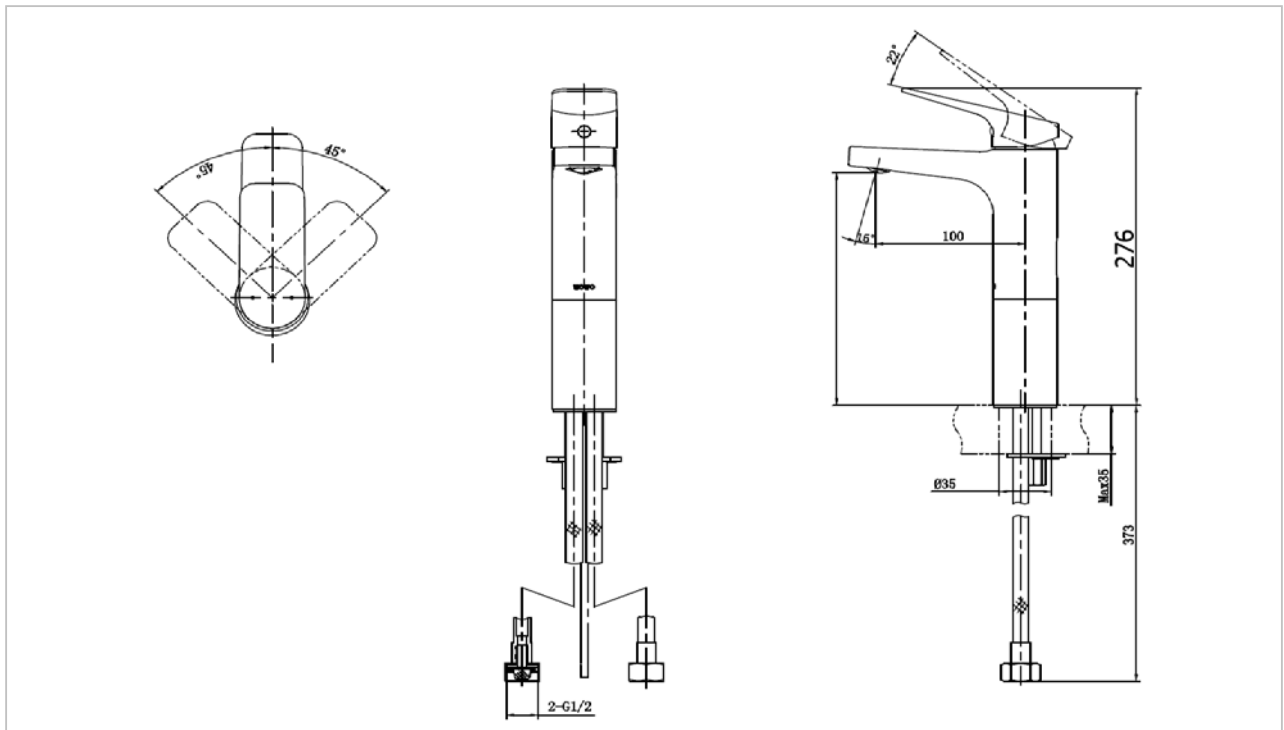

TOTO

FAUCET&SHOWER

TTLR302FVK

"Rei S" Lavatory Faucet

Product Features

Suggestion Fittings & Parts

Remark : We reserve the right to change some parts for suitability.

TOTO (THAILAND) CO.,LTD