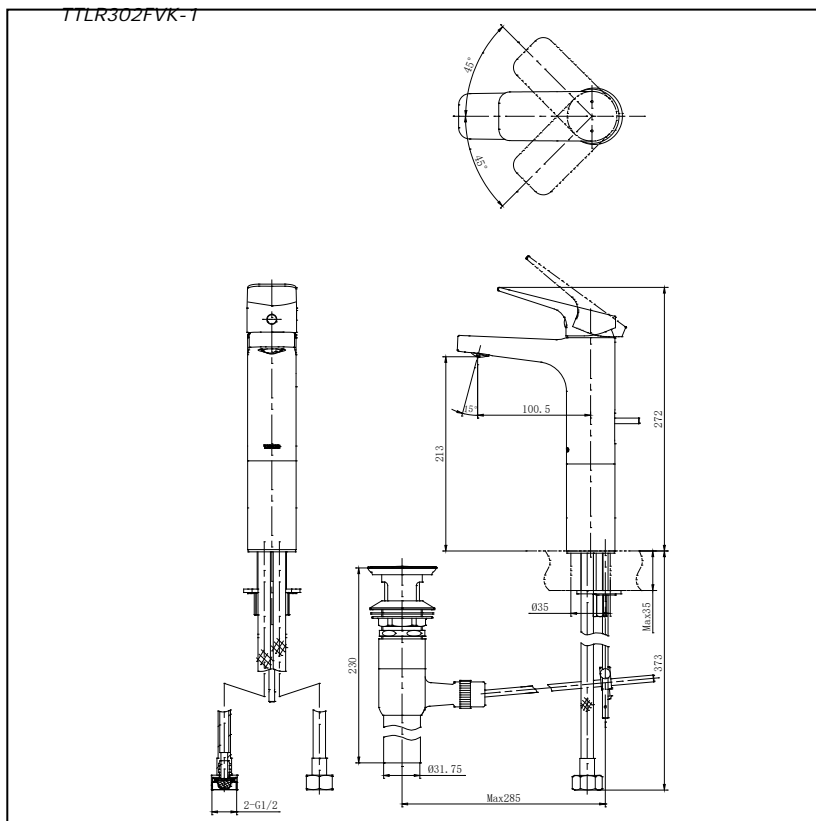

Item number: **TTLR302FVK-1** **REI-S Series**

Features

- Sharp-lined smart design exclusively for REI- Square series
- Durable finishes

Specifications

Water Pressure : 0.05MPa -0.75MPa
 Hole : 1 Hole
 Finish : Nickel Chrome
 Material : Brass
 Flow Rate/ : <6L/min @0.1MPa.
 Water usage

Parts description

- **TTLR302FVK-1**
 Extended Single Lever Lavatory Faucet with Pop-Up Waste

Drawing:

Remarks:

Please result TOTO sales representative for detail.

TOTO (THAILAND) CO.,LTD
 Bangkok Office : G Tower Grand Rama 9,12th Floor, South Wing, 9 Rama IX Road,Huaykwang Sub-district,Huaykwang District, Bangkok. 10310 Thailand
 Tel : +(66)2-117-9520(AUTO) Fax : +(66)2-117-9527
 th.toto.com