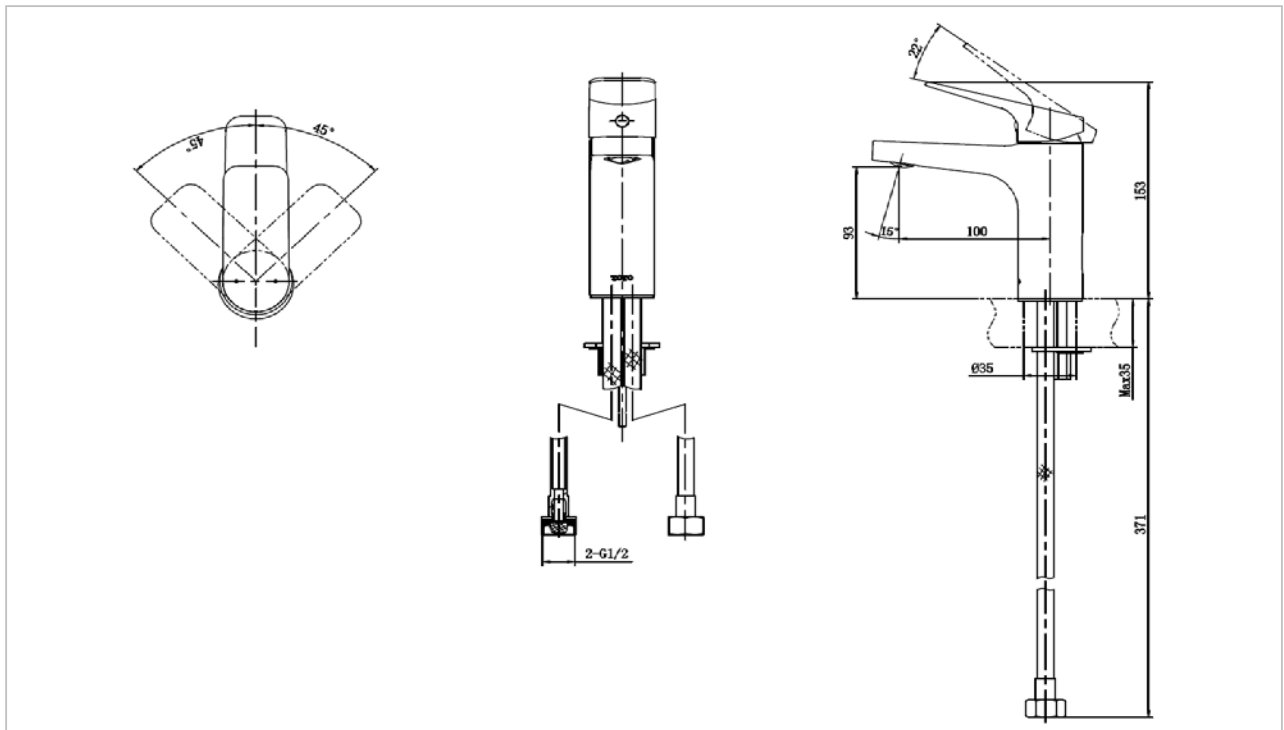

TOTO

FAUCET&SHOWER

TTLR302FK

"Rei S" Lavatory Faucet

Product Features

Suggestion Fittings & Parts

Remark : We reserve the right to change some parts for suitability.

TOTO (THAILAND) CO.,LTD