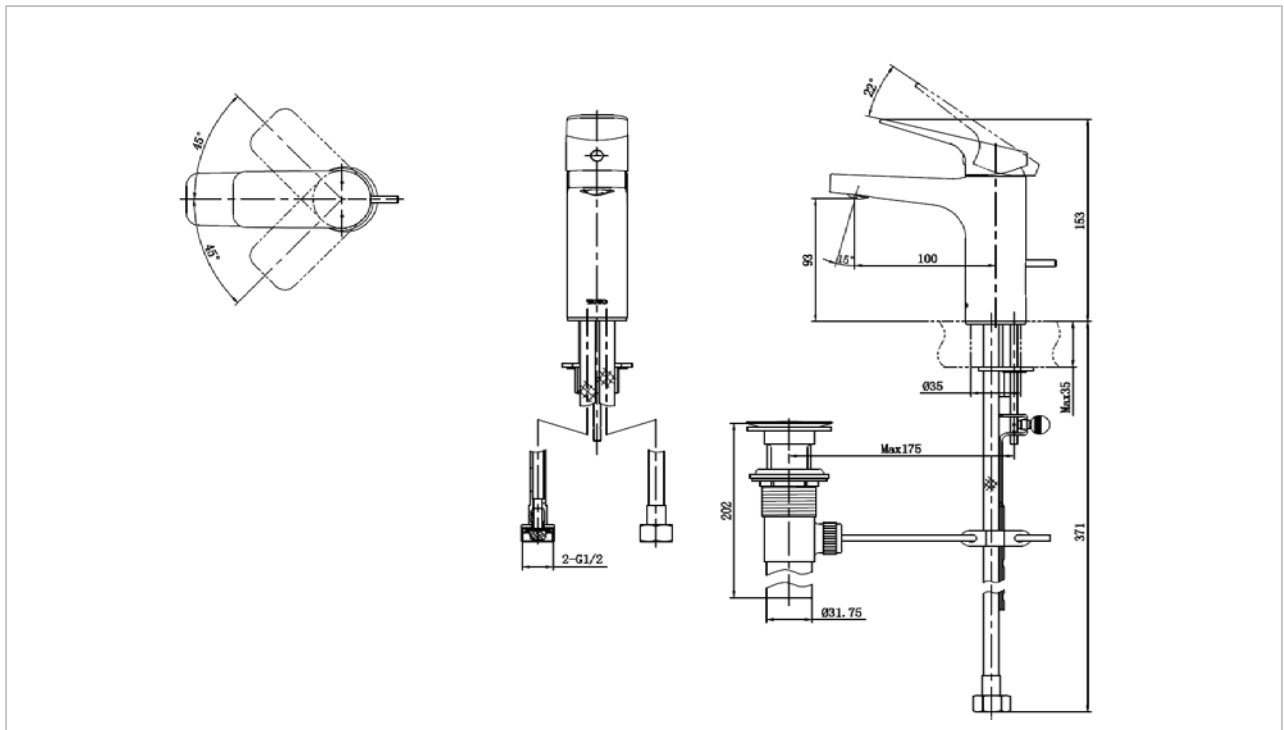

TOTO

FAUCET&SHOWER

TTLR302F-1

"REI" Lavatory Faucet

Product Features

Suggestion Fittings & Parts

Remark : We reserve the right to change some parts for suitability.

TOTO (THAILAND) CO.,LTD