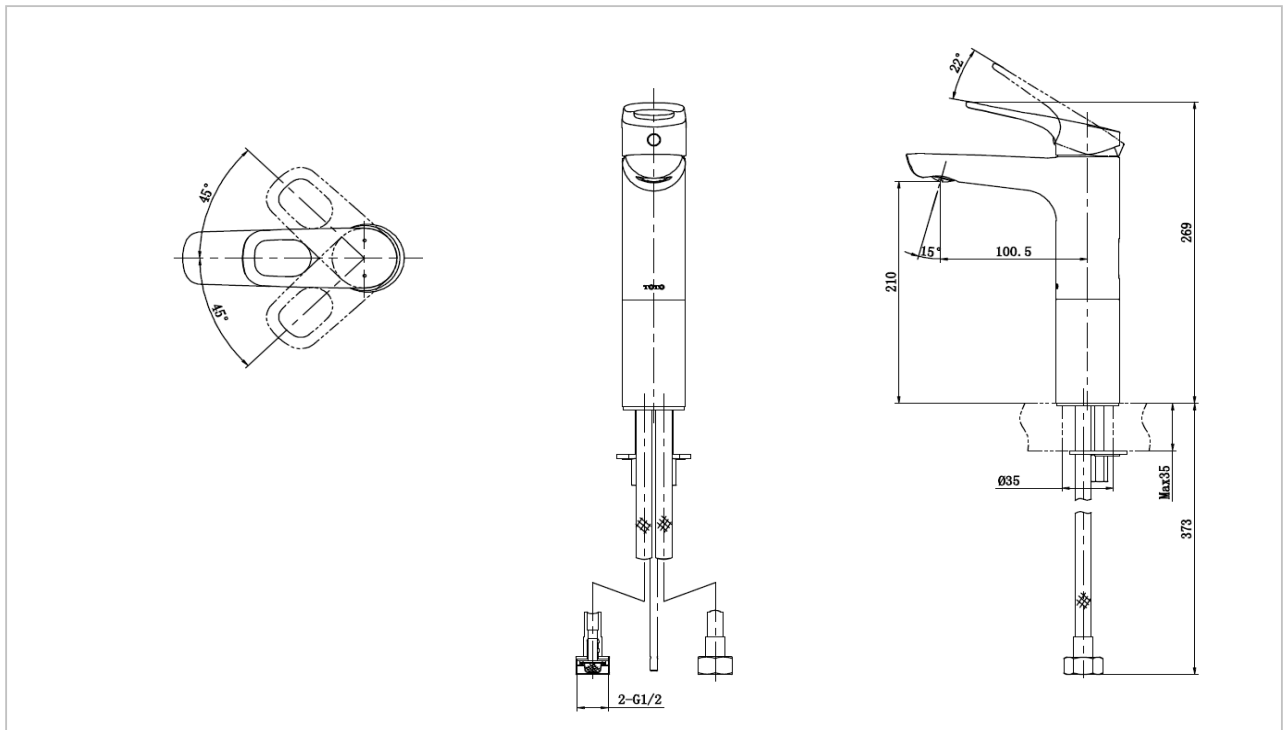

TOTO

FAUCET&SHOWER

TTLR301FVK

"Rei R" Lavatory Faucet

Product Features

Suggestion Fittings & Parts

Remark : We reserve the right to change some parts for suitability.

TOTO (THAILAND) CO.,LTD