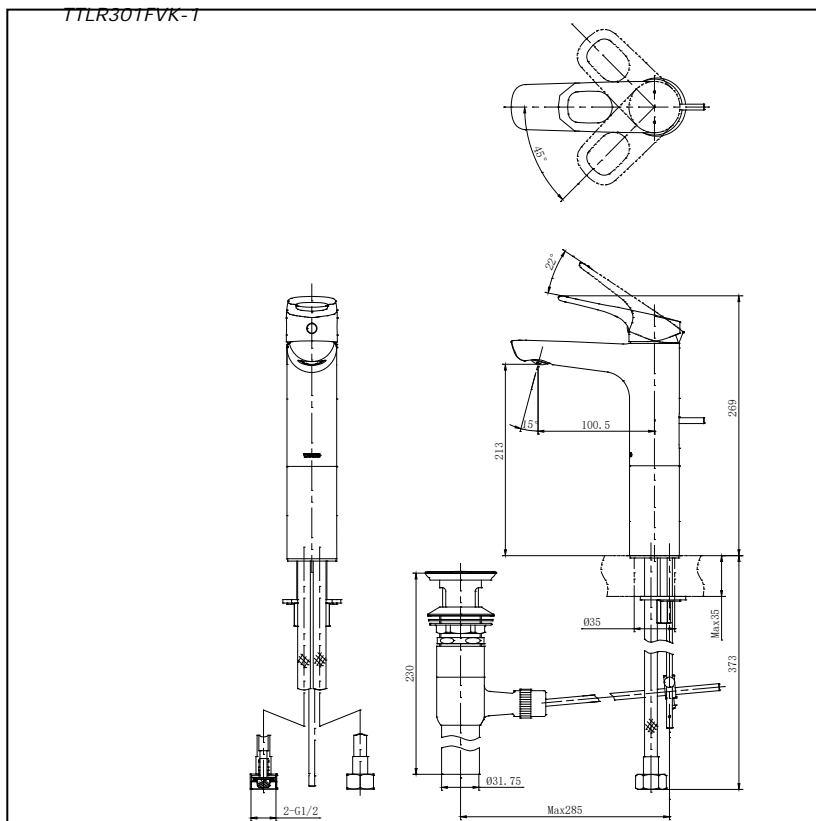

Item number: **TTLR301FVK-1 REI-R Series**

Features

- Sharp-lined smart design exclusively for REI- Round series
- Durable finishes

Specifications

Water Pressure : 0.05MPa -0.75MPa
 Hole : 1 Hole
 Finish : Nickel Chrome
 Material : Brass
 Flow Rate/ : <6L/min @0.1MPa.
 Water usage

Parts description

- **TTLR301FVK-1**
 Extended Single Lever Lavatory Faucet with Pop-Up Waste

Drawing:

Remarks:

Please result TOTO sales representative for detail.

TOTO (THAILAND) CO.,LTD
 Bangkok Office : G Tower Grand Rama 9,12th Floor, South Wing, 9 Rama IX Road,Huaykwang Sub-district,Huaykwang District, Bangkok. 10310 Thailand
 Tel : +(66)2-117-9520(AUTO) Fax : +(66)2-117-9527
 th.toto.com