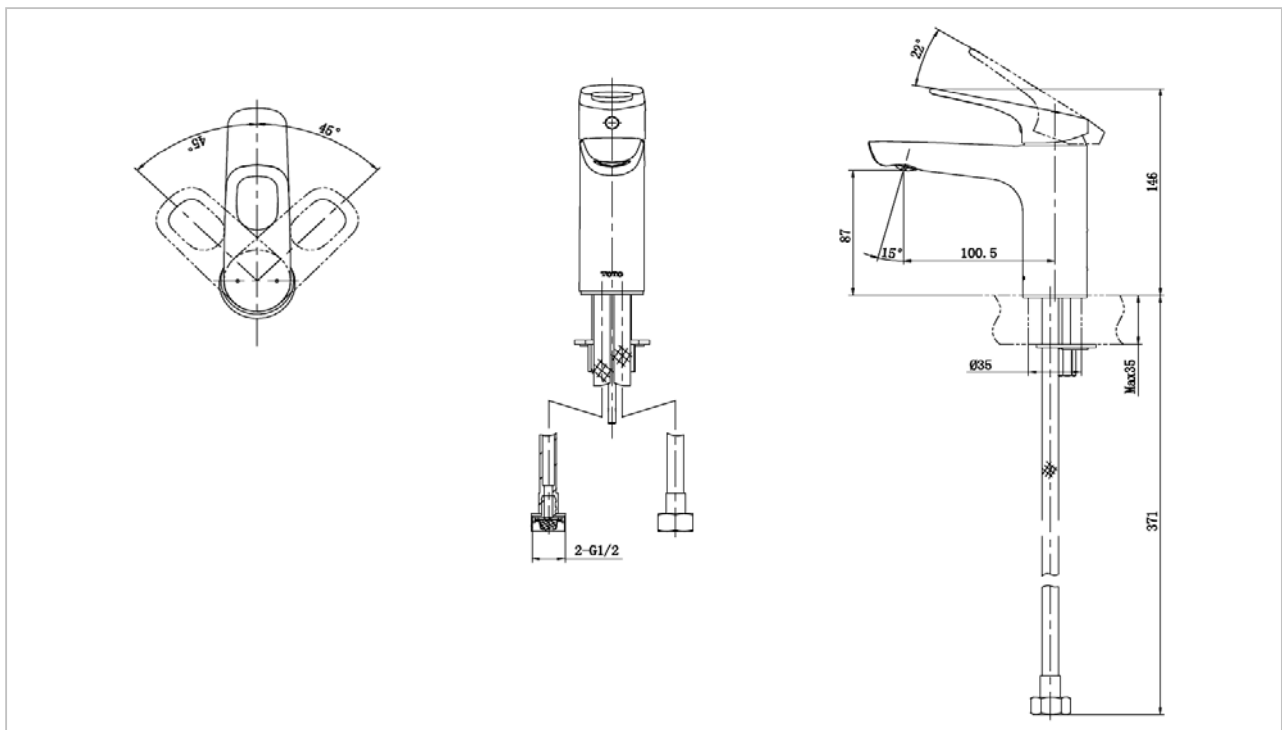

TOTO

FAUCET&SHOWER

TTLR301FK

"Rei R" Lavatory Faucet

Product Features

Suggestion Fittings & Parts

Remark : We reserve the right to change some parts for suitability.

TOTO (THAILAND) CO.,LTD