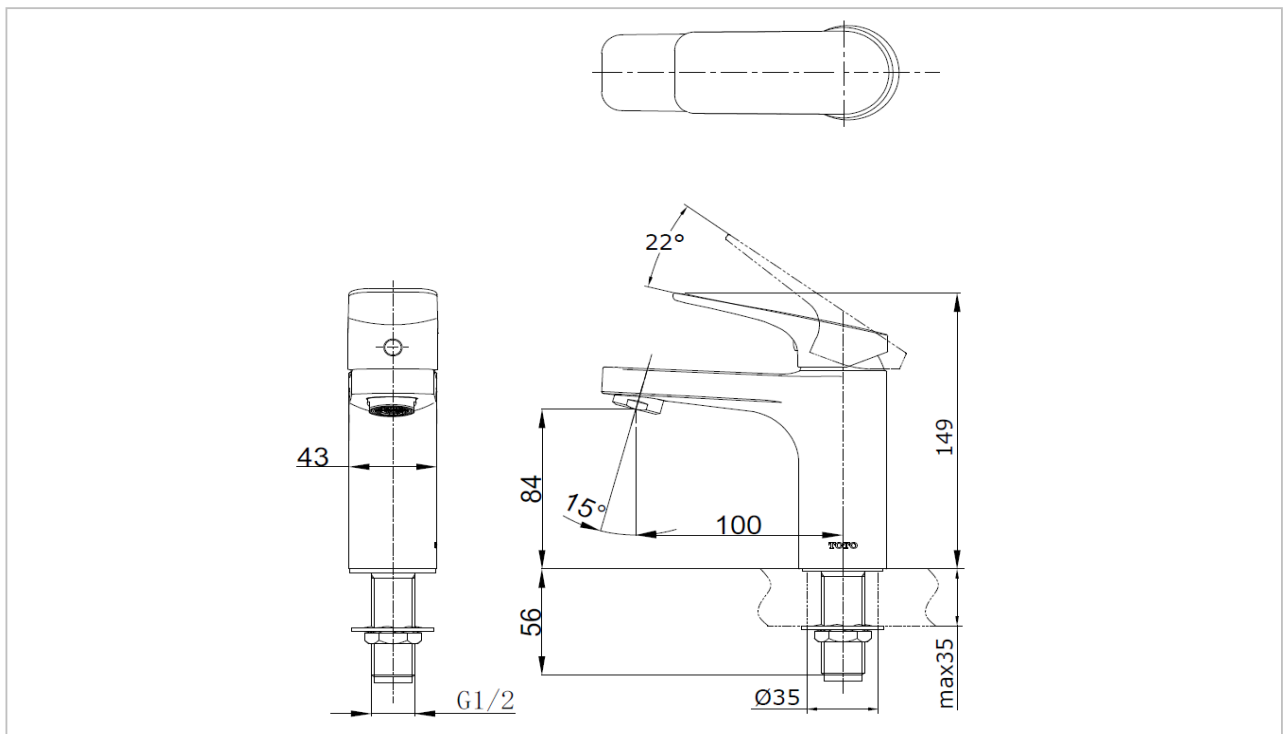

TOTO

FAUCET&SHOWER

TTLR104FLK

Lavatory Faucet

Product Features

Suggestion Fittings & Parts

Remark : We reserve the right to change some parts for suitability.

TOTO (THAILAND) CO.,LTD