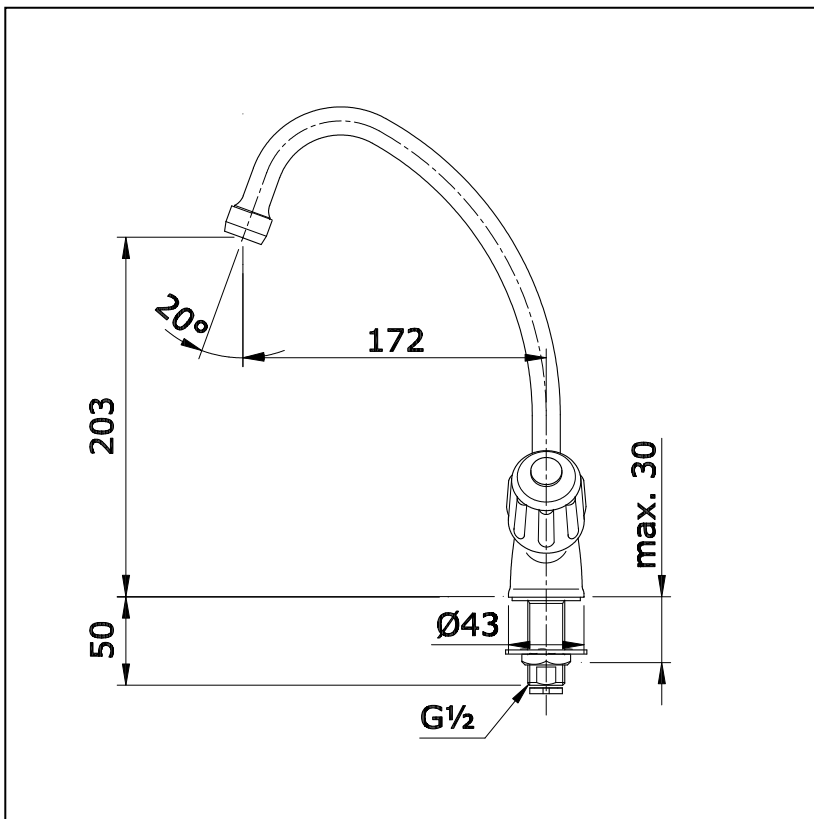

Item number: **TTKF101K** KITCHEN FAUCET

Features

Specifications

Water Pressure : 0.05MPa -0.75MPa
 Finish : Nickel Chrome
 Material : Brass
 Flow Rate/ : <6L/min @0.1MPa.
 Water usage

Parts description

- **TTKF101K**
Kitchen Faucet (Cold Water)

Drawing:

Remarks:

Please result TOTO sales representative for detail.