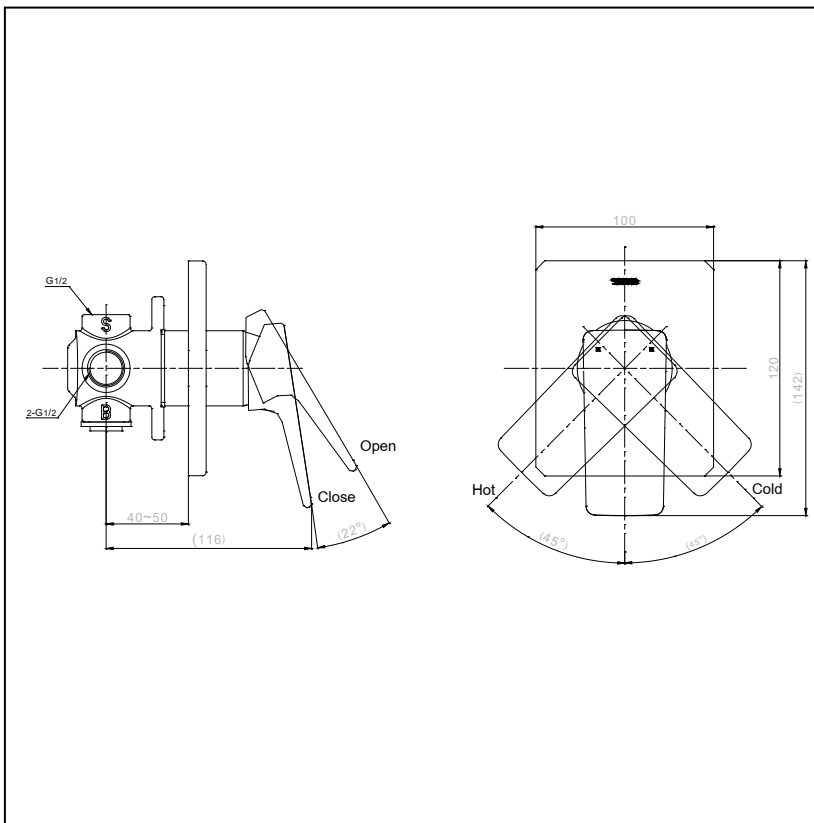

RUFICE Single Lever Shower Mixer

TTBR306K

Features

- New design of modern elegance
- Durable finishes
- Smooth operation with lever type

Specifications

Water Pressure : 0.05MPa - 0.75MPa
Finish : Nickel Chrome
Material : Brass
Flow Rate : >6L/min @0.1MPa.
(Shower Side)

Parts description

- **TTBR306K**
Single Lever Shower Mixer

Remarks:

Please result TOTO sales representative for detail.