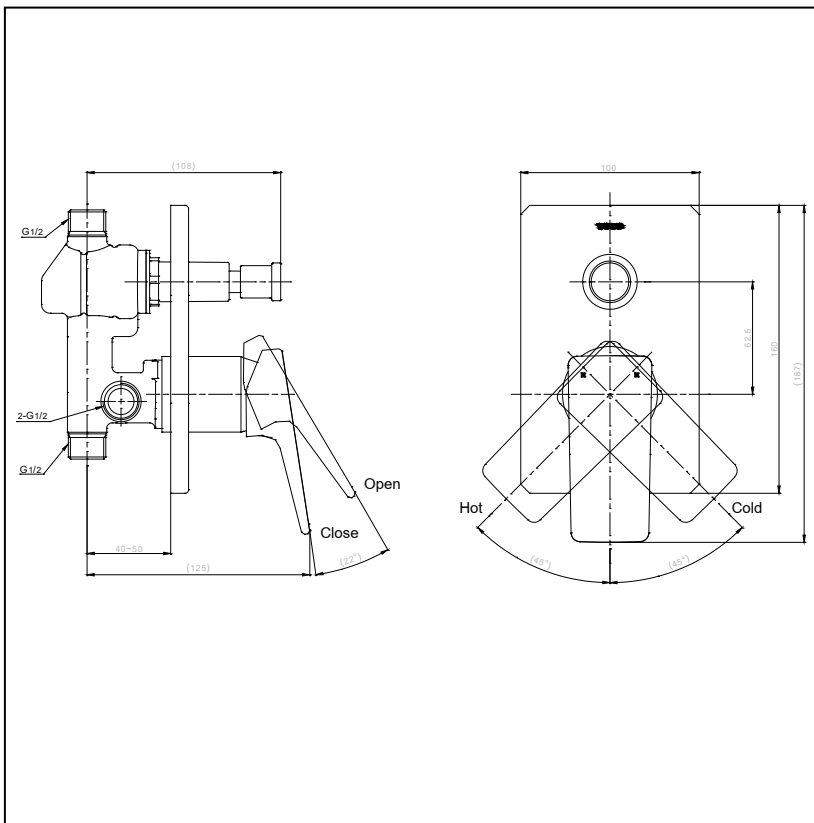

Remarks:

Please consult TOTO sales representative
for detail.

TOTO (THAILAND) CO.,LTD

Bangkok Office : G Tower Grand Rama 9,12th Floor, South Wing, 9 Rama IX Road,Huaykwang Sub-district,Huaykwang District, Bangkok. 10310 Thailand
Tel : +(66)2-117-9520(AUTO) Fax : +(66)2-117-9527
th.toto.com