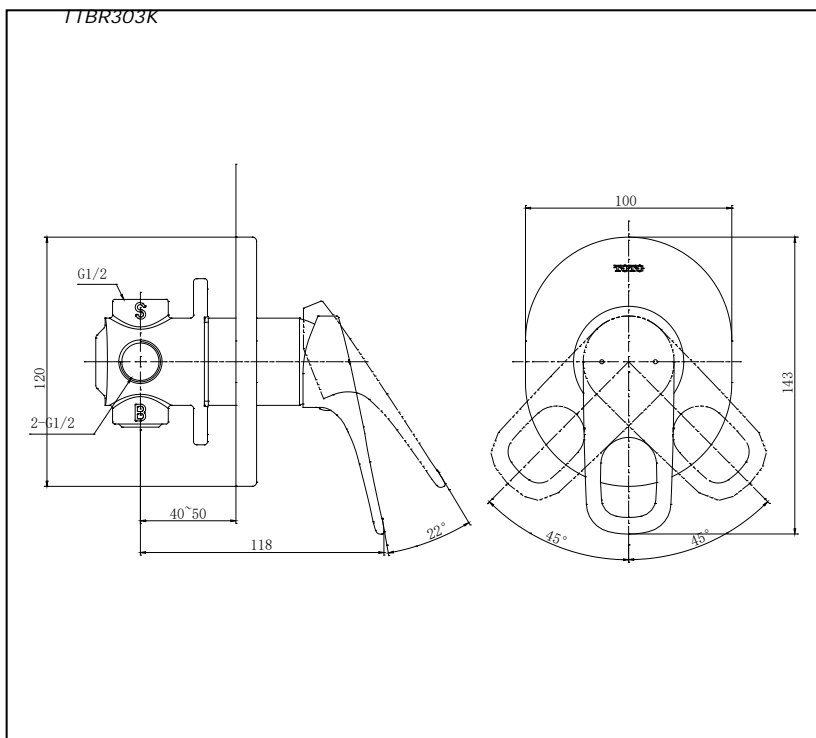

Item number: TTBR303K REI-R Series

Features

- Sharp-lined smart design exclusively for REI- Round series
- Durable finishes

Specifications

Water Pressure : 0.05MPa - 0.75MPa
 Finish : Nickel Chrome
 Material : Brass
 Flow Rate : >6 L/min @0.1 Mpa.
 (Bath Side)

Parts description

- **TTBR303K**
Single Lever Shower Mixer

Drawing:

Remarks:

Please result TOTO sales representative for detail.

TOTO (THAILAND) CO.,LTD

Bangkok Office : G Tower Grand Rama 9,12th Floor, South Wing, 9 Rama IX Road,Huaykwang Sub-district,Huaykwang District, Bangkok. 10310 Thailand
 Tel : +(66)2-117-9520(AUTO) Fax : +(66)2-117-9527
 th.toto.com