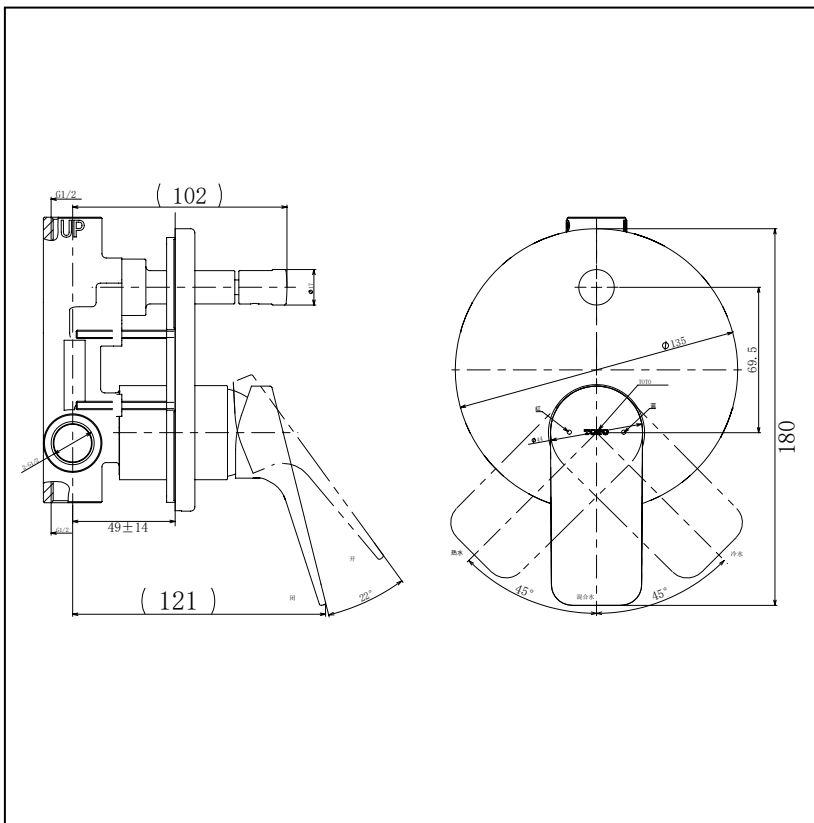

Rei-S Series
Single Lever Bath&Shower Mixer
with Diverter

Features

- Stylish design with organic shape exclusively for REI-Square series
- Durable finishes

Specifications

Water Pressure : 0.05MPa - 0.75MPa

Finish : Nickel Chrome

Material : Brass

Parts description

- TTBR302KR

Single Lever Bath&Shower Mixer
with Diverter

Remarks:

Please result TOTO sales representative
for detail.

TOTO (THAILAND) CO.,LTD