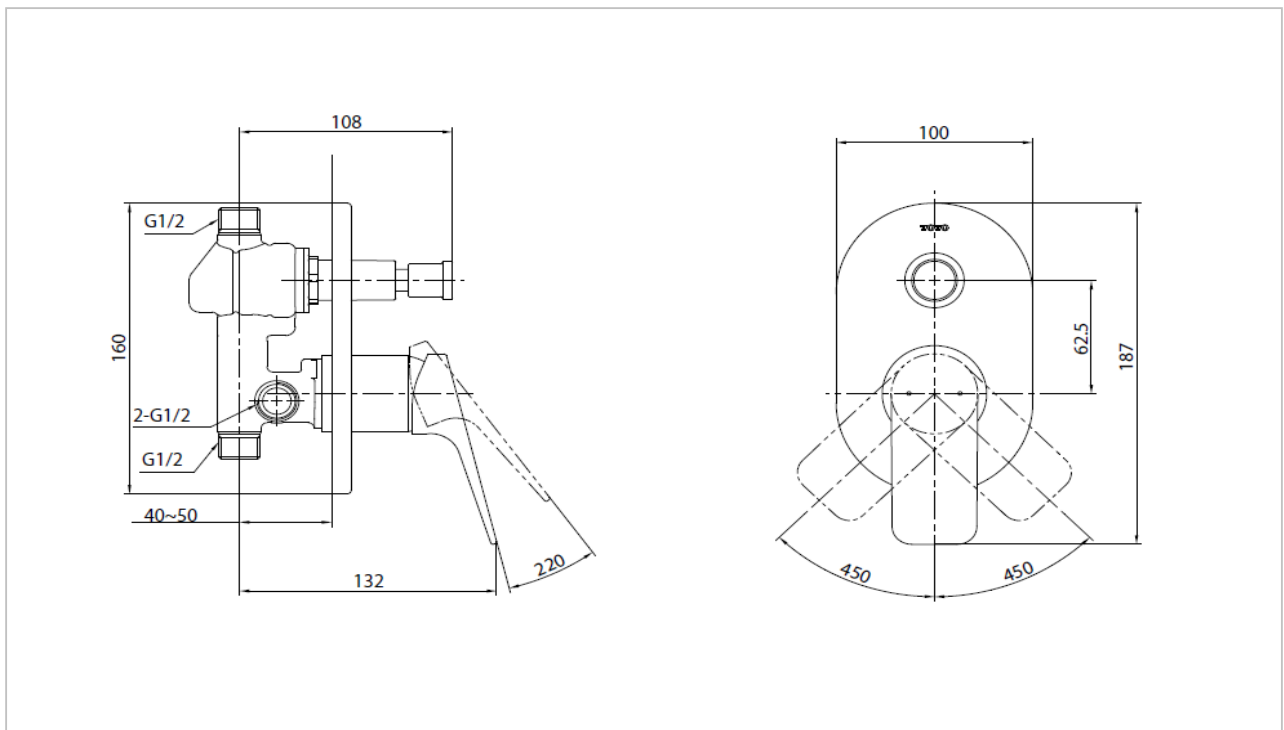

TOTO

FAUCET&SHOWER

TTBR302

"REI" Concealed Shower Mixer with Diverter

Product Features

Suggestion Fittings & Parts

Remark : We reserve the right to change some parts for suitability.

TOTO (THAILAND) CO.,LTD