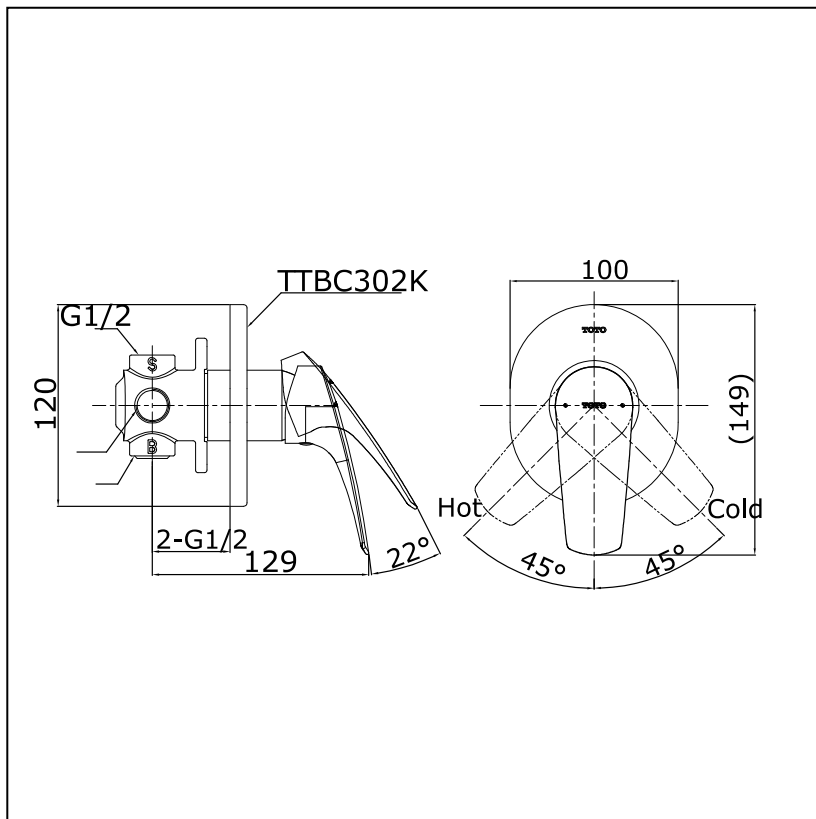

Drawing:

Remarks:

Please consult TOTO sales representative for detail.