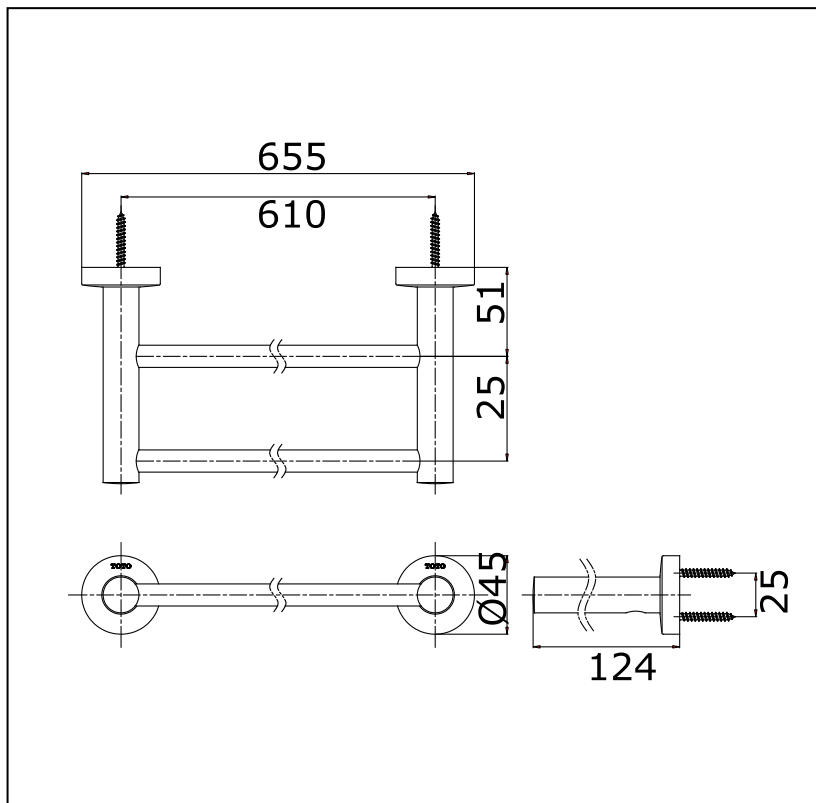

Item number: **TTAR709K** (03 Series)

Features

- Simple installation, easy to use

Specifications

Finish : Nickel Chrome
Material : Brass

Parts description

- **TTAR709K**
Double Towel Bar (Length : 610 mm)

Drawing: