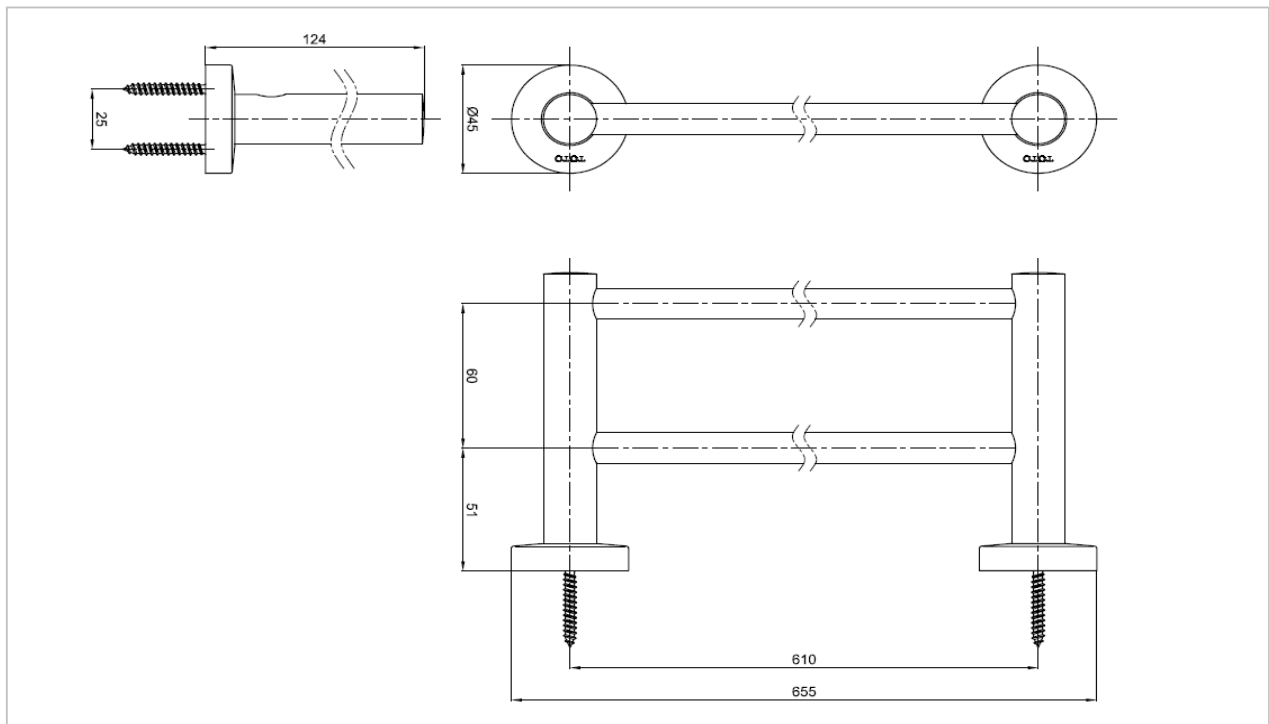

*"03" Double Towel Bar*

Product Features

Suggestion Fittings & Parts

Remark : We reserve the right to change some parts for suitability.

TOTO (THAILAND) CO.,LTD

Bangkok Office : 598 Q House Ploenjit Building., G floor., Ploenchit Rd.,Lumpini, Pathumwan, Bangkok. 10330 Thailand  
Tel : +(66)2-650-9925(AUTO) Fax : +(66)2-650-9923-4  
www.toto.co.th