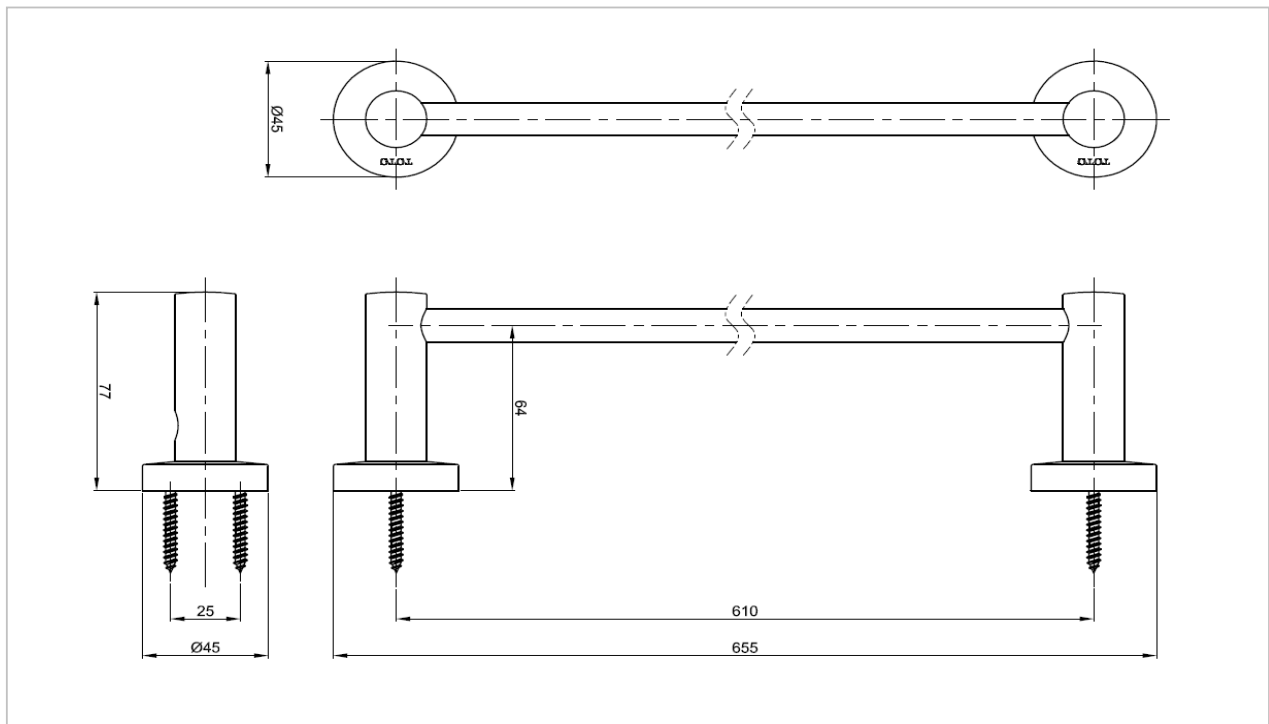

*"03" Towel Bar*

Product Features

Suggestion Fittings & Parts

Remark : We reserve the right to change some parts for suitability.

TOTO (THAILAND) CO.,LTD

Bangkok Office : 598 Q House Ploenjit Building., G floor., Ploenchit Rd.,Lumpini, Pathumwan, Bangkok. 10330 Thailand