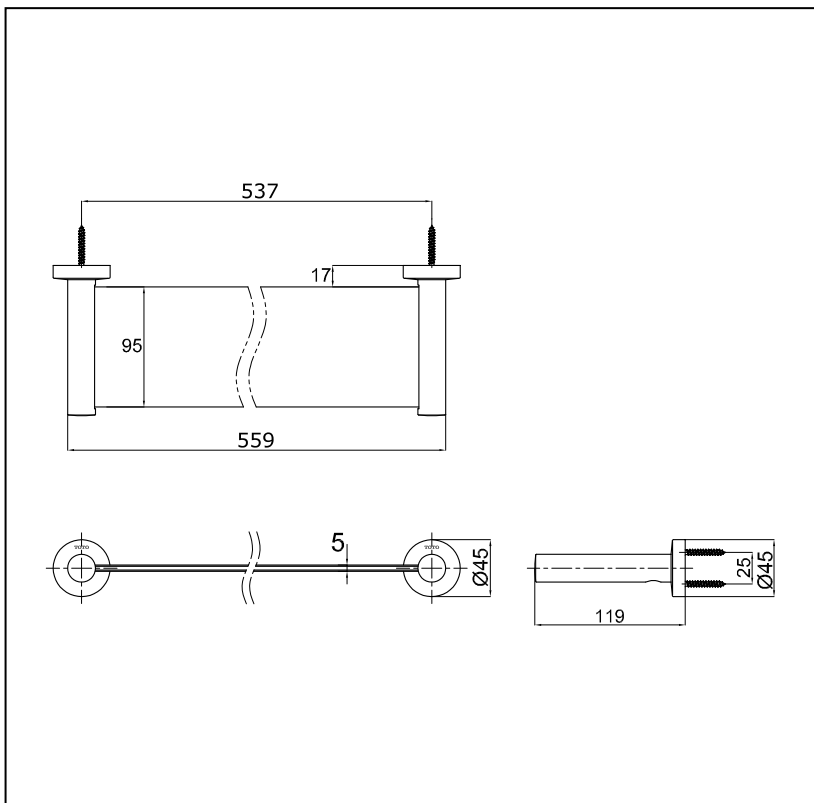

Item number: **TTAR707K** (03 Series)

Features

- Simple installation, easy to use

Specifications

Finish : Nickel Chrome
Material : Brass

Parts description

- **TTAR707K**
Glass Shelf (Length : 537 mm)

Drawing: