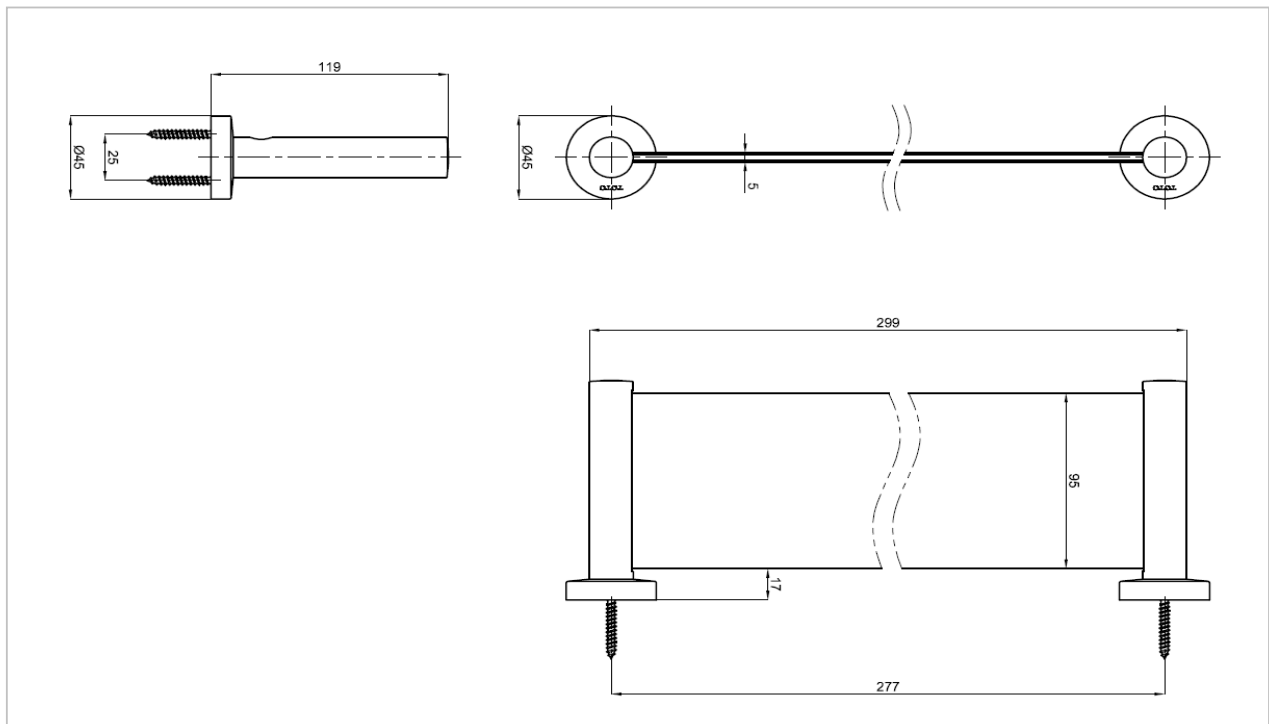

"03" Glass Shelf

Product Features

Suggestion Fittings & Parts

Remark : We reserve the right to change some parts for suitability.

TOTO (THAILAND) CO.,LTD

Bangkok Office : 598 Q House Ploenjit Building., G floor., Ploenchit Rd.,Lumpini, Pathumwan, Bangkok. 10330 Thailand
Tel : +(66)2-650-9925(AUTO) Fax : +(66)2-650-9923-4
www.toto.co.th