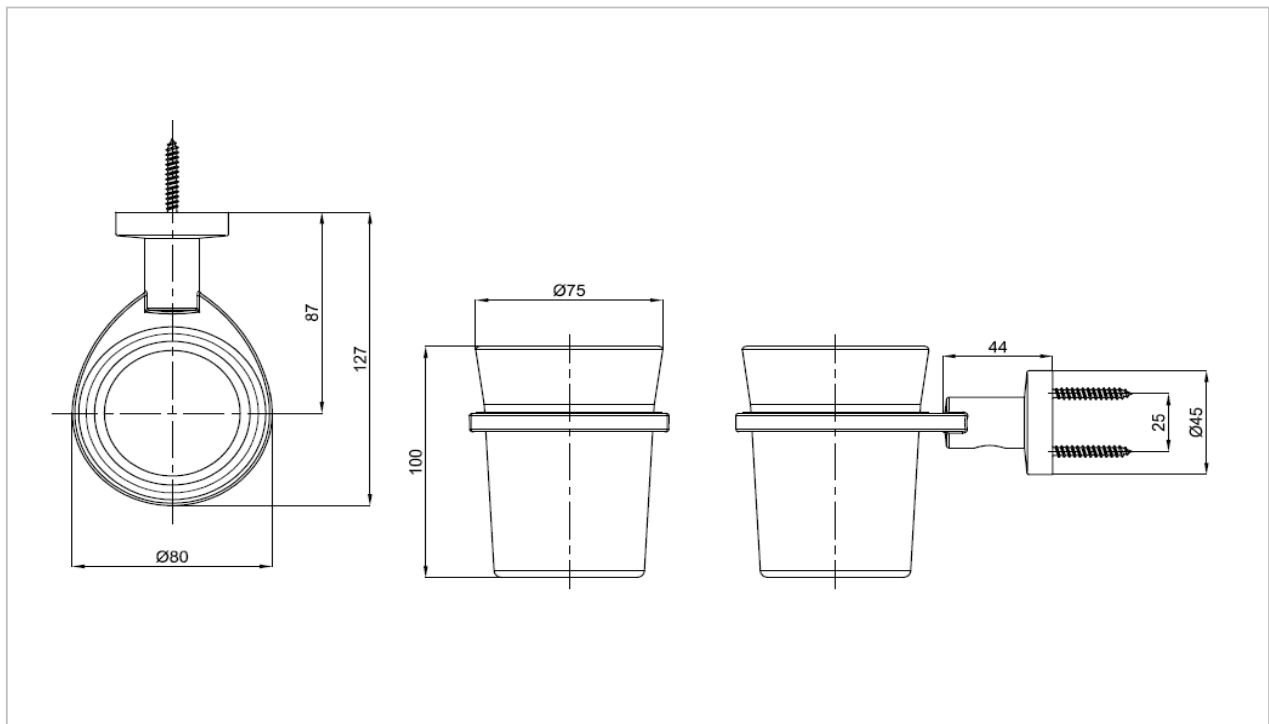

"03" Tumbler Holder

Product Features

Suggestion Fittings & Parts

Remark : We reserve the right to change some parts for suitability.

TOTO (THAILAND) CO.,LTD

Bangkok Office : 598 Q House Ploenjit Building., G floor., Ploenchit Rd.,Lumpini, Pathumwan, Bangkok. 10330 Thailand
Tel : +(66)2-650-9925(AUTO) Fax : +(66)2-650-9923-4
www.toto.co.th