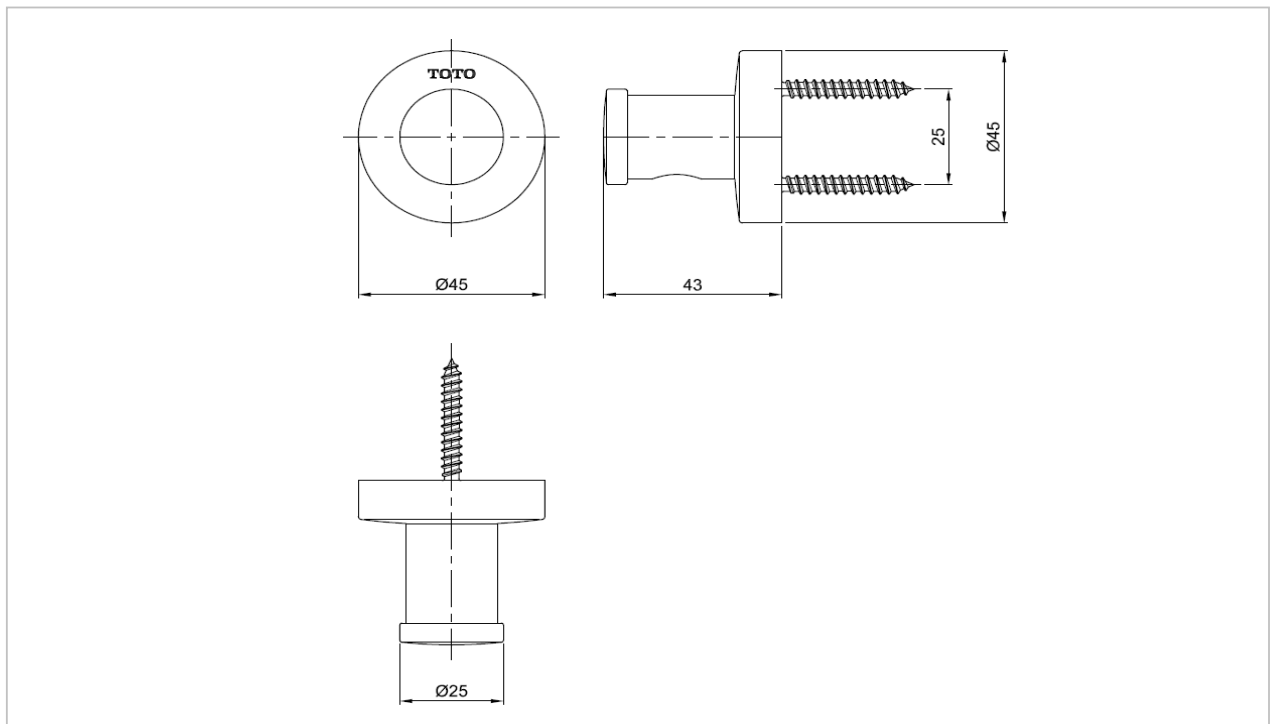

*"03" Robe Hook*

Product Features

Suggestion Fittings & Parts

Remark : We reserve the right to change some parts for suitability.

TOTO (THAILAND) CO.,LTD

Bangkok Office : 598 Q House Ploenjit Building., G floor., Ploenchit Rd.,Lumpini, Pathumwan, Bangkok. 10330 Thailand  
Tel : +(66)2-650-9925(AUTO) Fax : +(66)2-650-9923-4  
www.toto.co.th