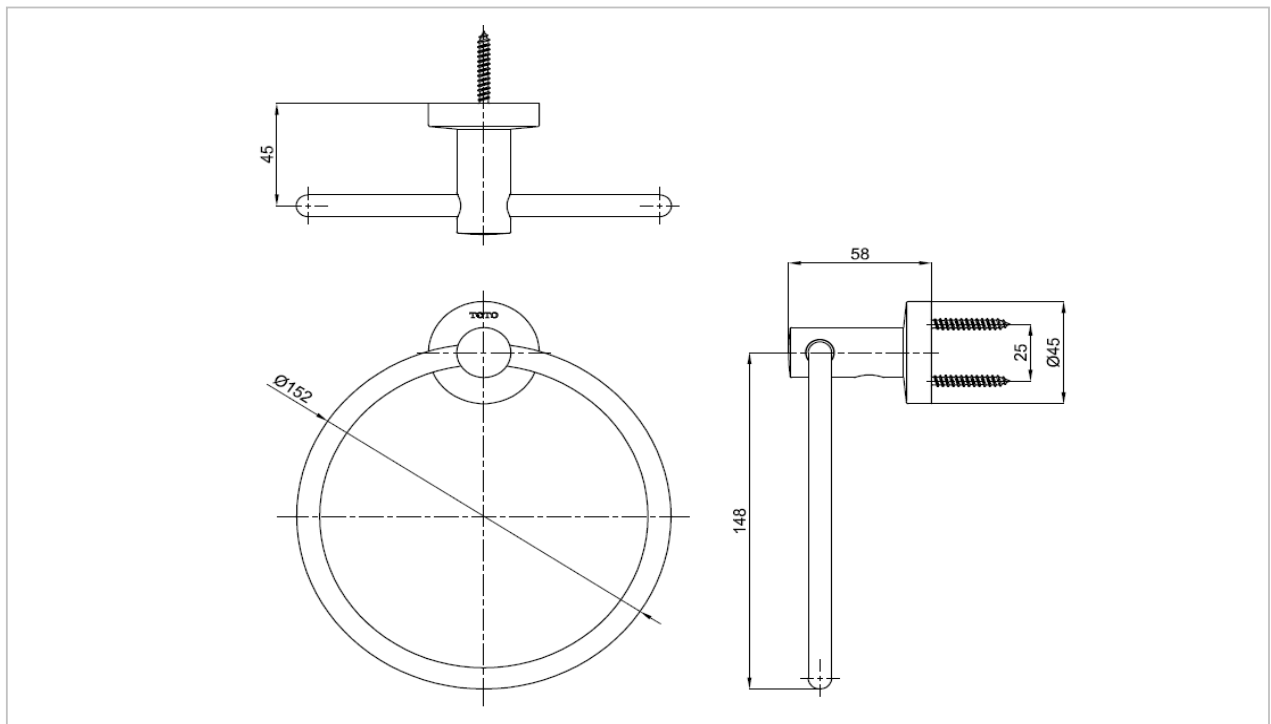

"03" Towel Ring

Product Features

Suggestion Fittings & Parts

Remark : We reserve the right to change some parts for suitability.

TOTO (THAILAND) CO.,LTD

Bangkok Office : 598 Q House Ploenjit Building., G floor., Ploenchit Rd.,Lumpini, Pathumwan, Bangkok. 10330 Thailand
Tel : +(66)2-650-9925(AUTO) Fax : +(66)2-650-9923-4
www.toto.co.th