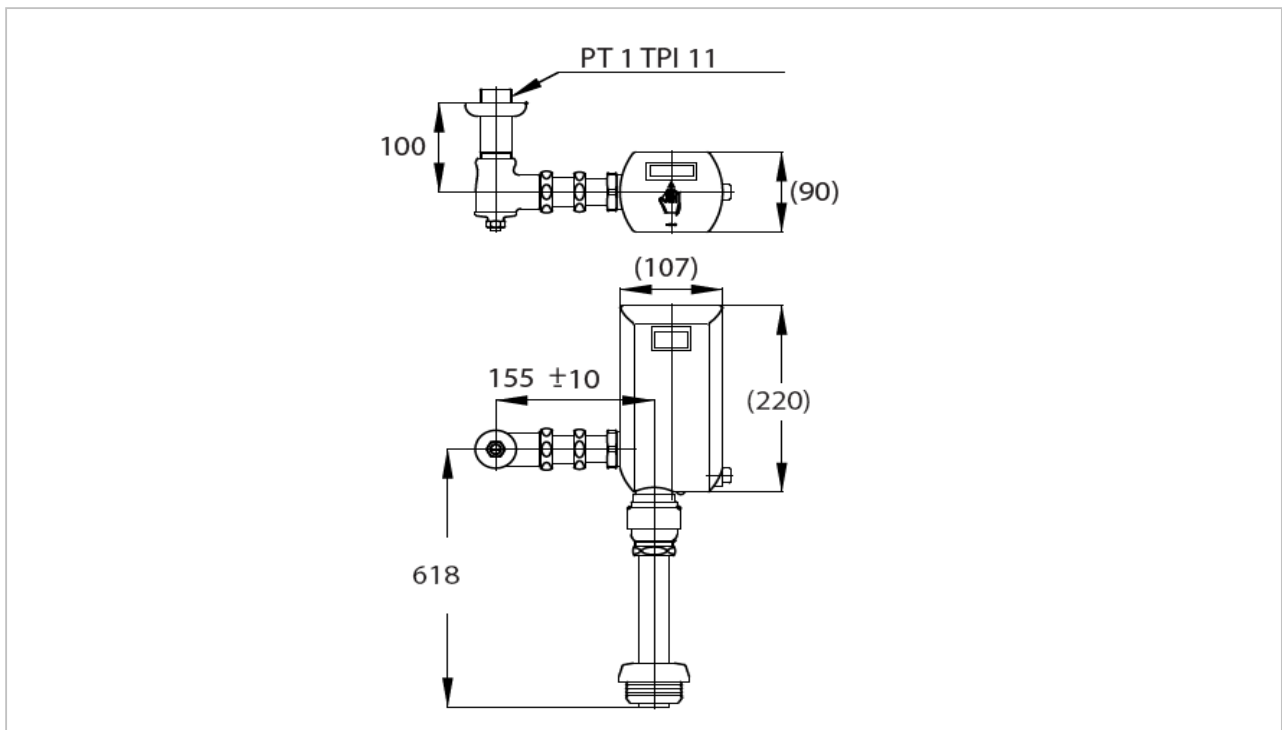

TOTO

FLUSH VALVE

TSV450NS

Toilet Flush Valve

Product Features

Exposed Toilet Sensor Flush Valve (Battery)

Suggestion Fittings & Parts

Remark : We reserve the right to change some parts for suitability.