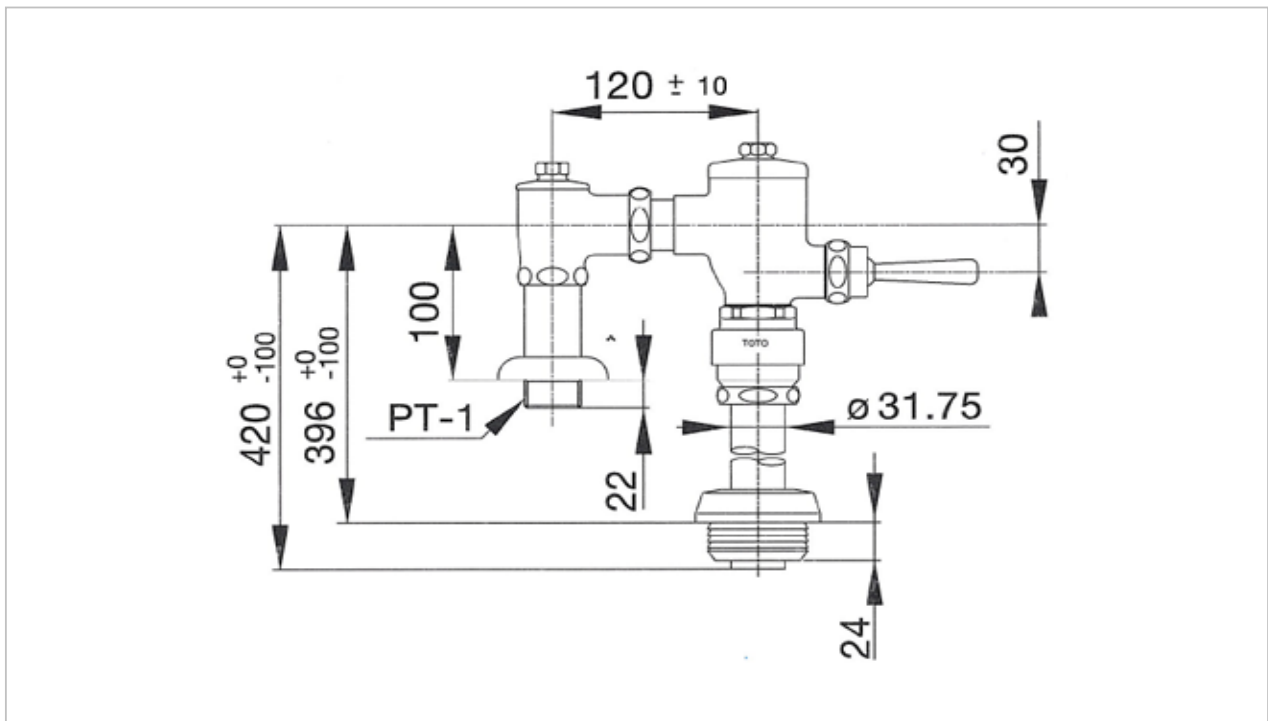

TOTO

FLUSH VALVE

TSV404NS

Toilet Flush Valve

Product Features

Water Pressure : 0.7-7 kgf/cm²
Water Saver : 6 L
Top Inlet
Lever Flush

Suggestion Fittings & Parts

Remark : We reserve the right to change some parts for suitability.