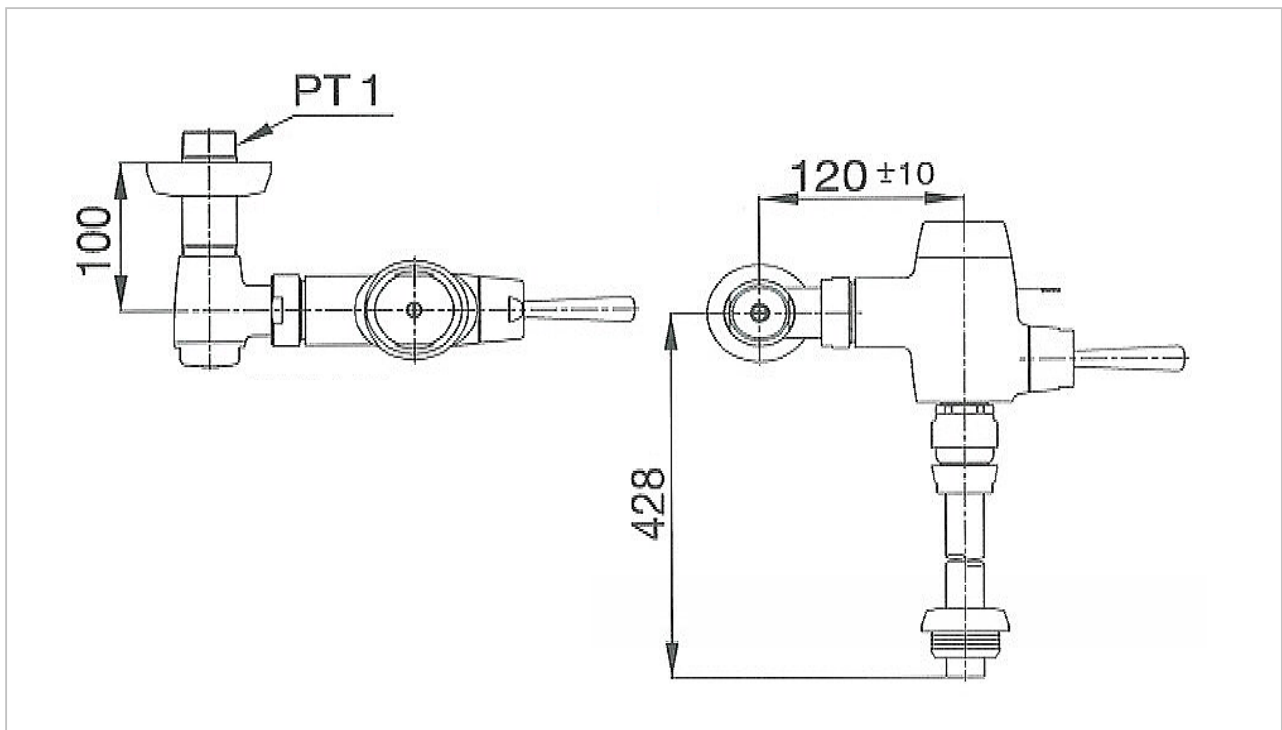

TOTO

FLUSH VALVE

TSV401ENS

Toilet Flush Valve

Product Features

Suggestion Fittings & Parts

Remark : We reserve the right to change some parts for suitability.

TOTO (THAILAND) CO.,LTD