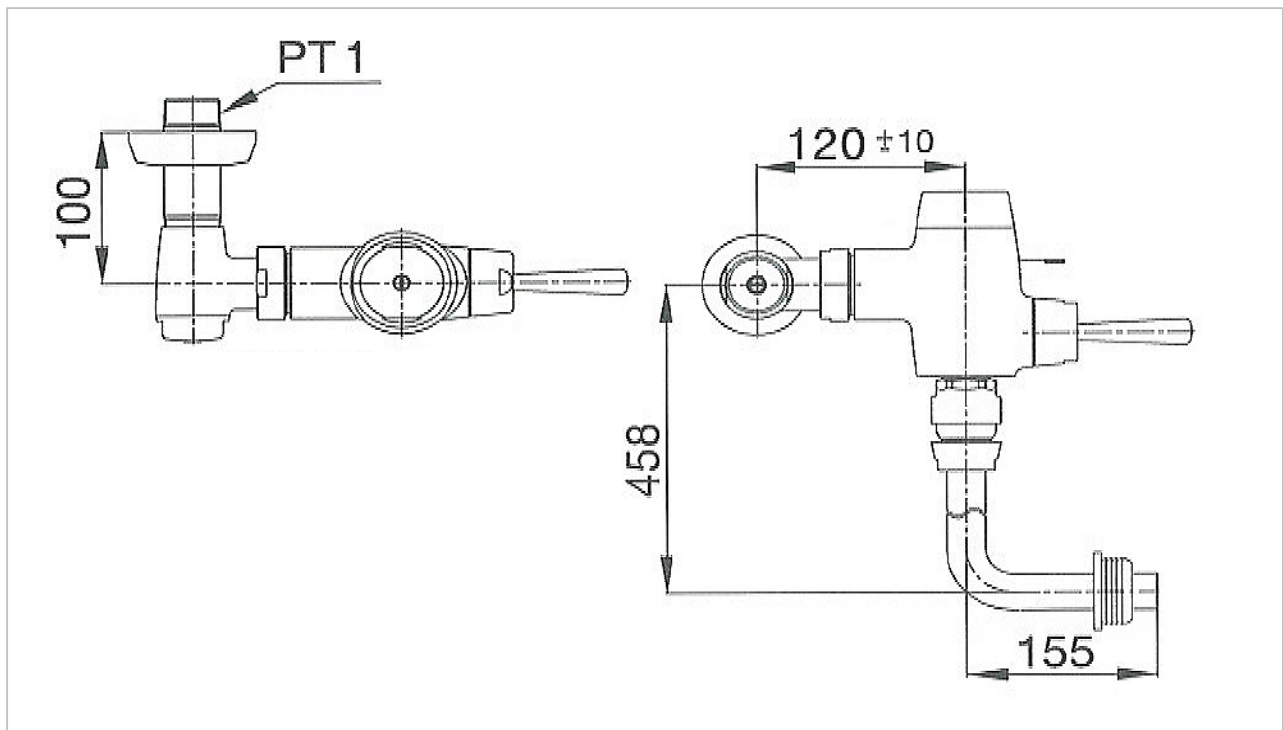

TOTO

FLUSH VALVE

TSV401ENL

Toilet Flush Valve

Product Features

Suggestion Fittings & Parts

Remark : We reserve the right to change some parts for suitability.

TOTO (THAILAND) CO.,LTD