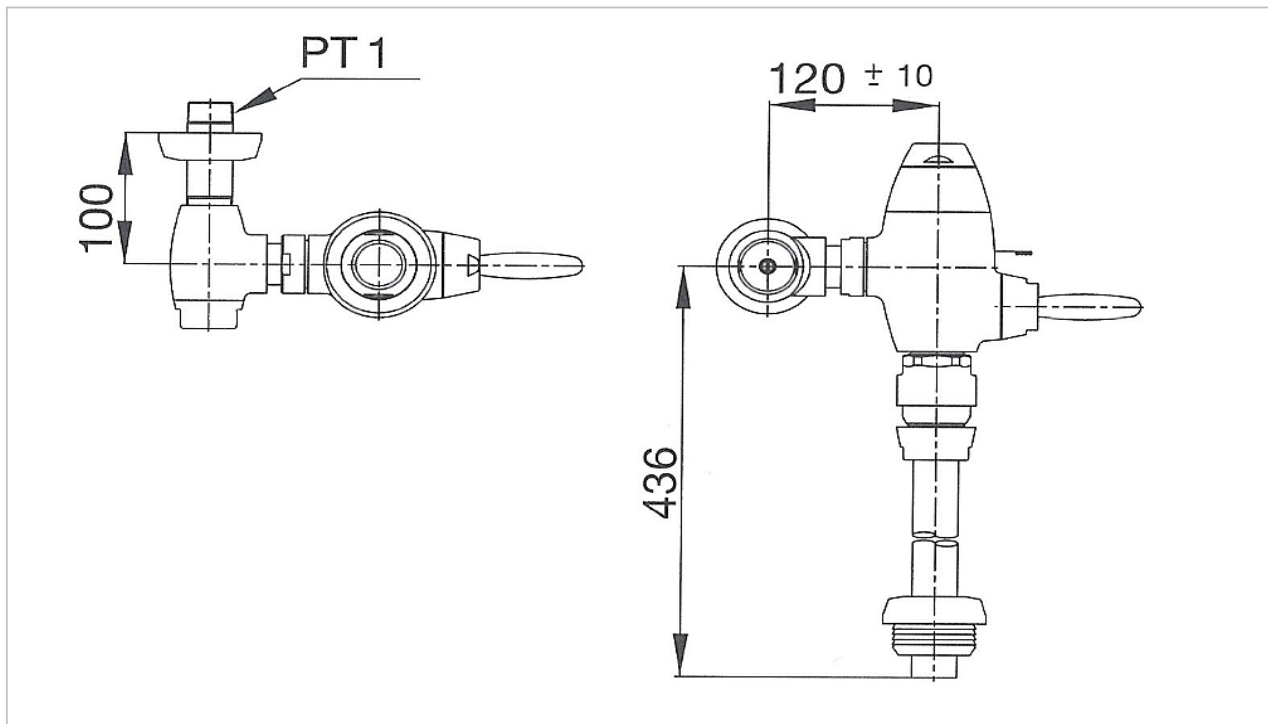

**TOTO**

**FLUSH VALVE**

**TSV400NS**

*Toilet Flush Valve*

Product Features

Suggestion Fittings & Parts

Remark : We reserve the right to change some parts for suitability.

TOTO (THAILAND) CO.,LTD