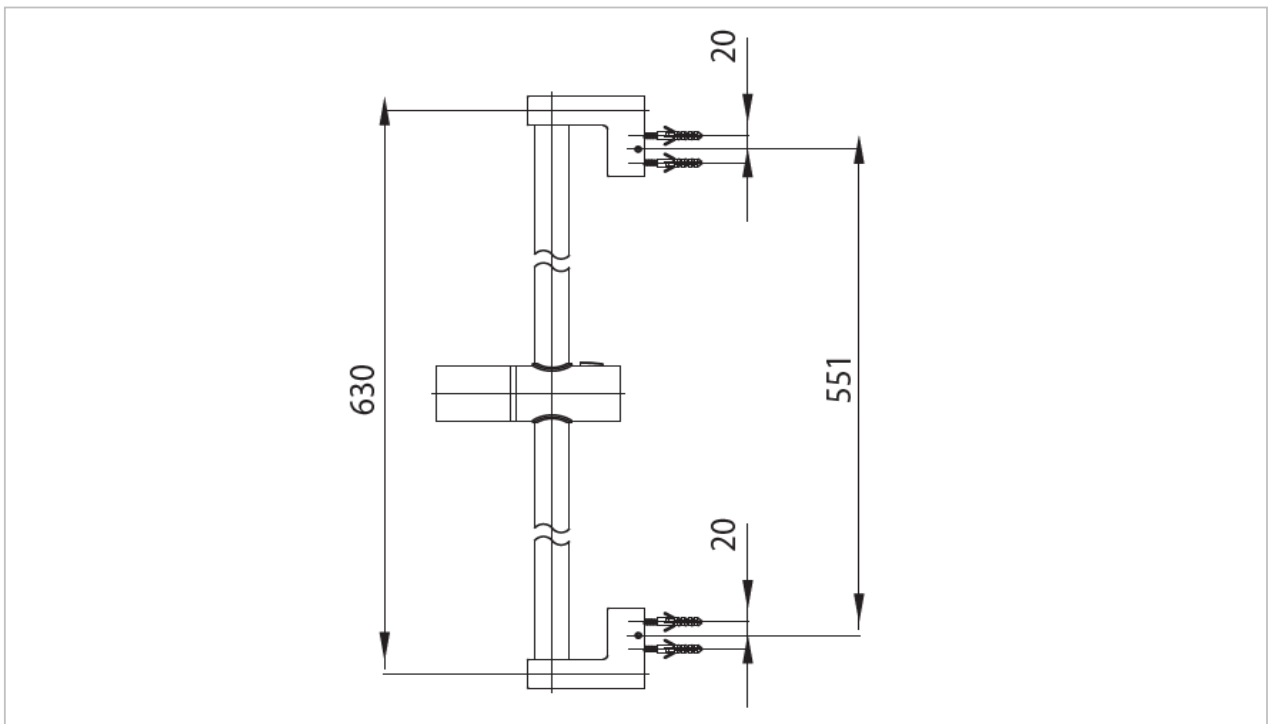

TOTO

FAUCET&SHOWER

TS739(HM)

Sliding Rail

Product Features

Suggestion Fittings & Parts

Remark : We reserve the right to change some parts for suitability.

TOTO (THAILAND) CO.,LTD