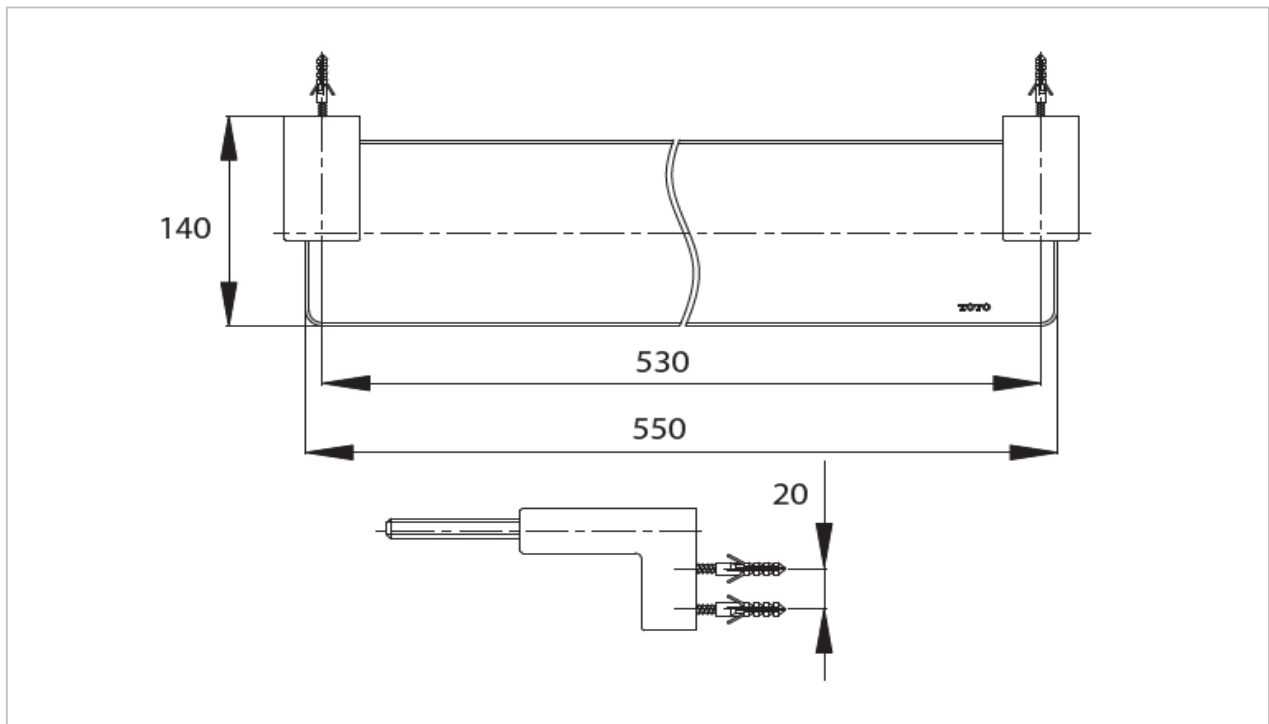

*"Eureka"Glass Shelf*

Product Features

Glass Shelf (580 mm)

Suggestion Fittings & Parts

Remark : We reserve the right to change some parts for suitability.

TOTO (THAILAND) CO.,LTD

Bangkok Office : 598 Q House Ploenjit Building., G floor., Ploenchit Rd.,Lumpini, Pathumwan, Bangkok. 10330 Thailand