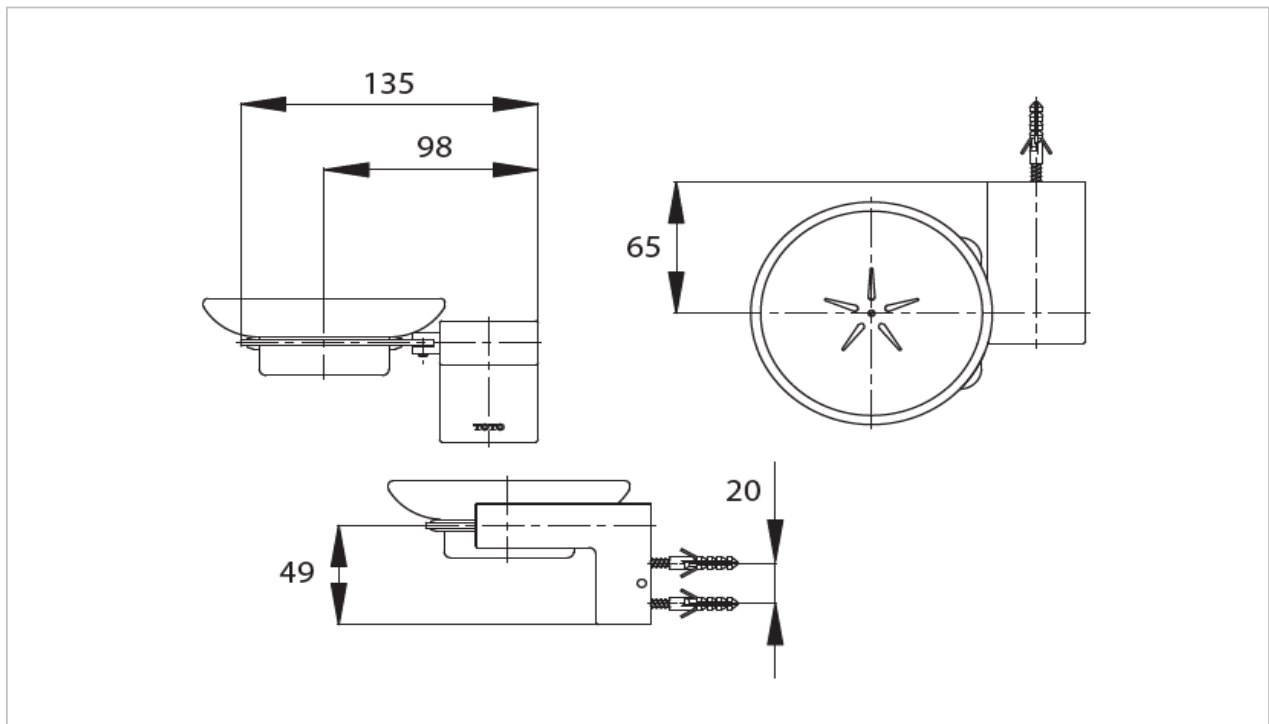

"Eureka" Soap Holder

Product Features

Suggestion Fittings & Parts

Remark : We reserve the right to change some parts for suitability.

TOTO (THAILAND) CO.,LTD

Bangkok Office : 598 Q House Ploenjit Building., G floor., Ploenchit Rd.,Lumpini, Pathumwan, Bangkok. 10330 Thailand
Tel : +(66)2-650-9925(AUTO) Fax : +(66)2-650-9923-4
www.toto.co.th