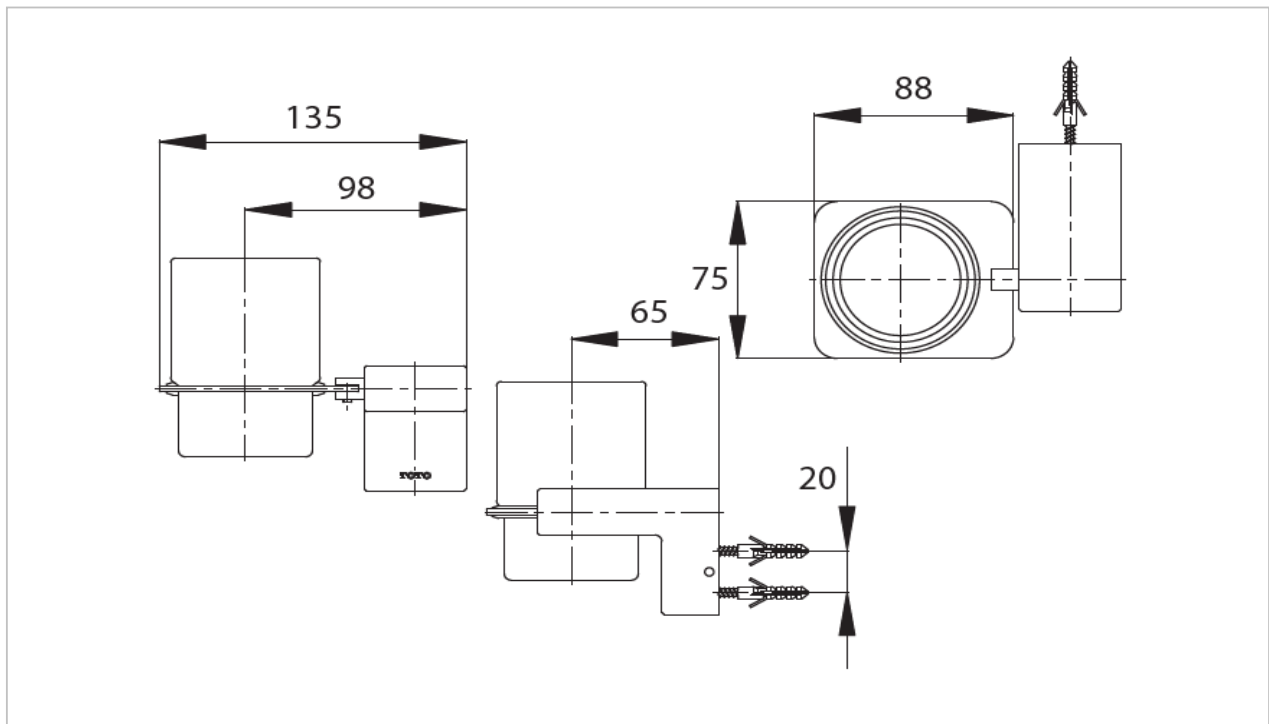

*"Eureka" Tumbler Holder*

Product Features

Suggestion Fittings & Parts

Remark : We reserve the right to change some parts for suitability.

TOTO (THAILAND) CO.,LTD

Bangkok Office : 598 Q House Ploenjit Building., G floor., Ploenchit Rd., Lumpini, Pathumwan, Bangkok. 10330 Thailand  
Tel : +(66)2-650-9925(AUTO) Fax : +(66)2-650-9923-4  
www.toto.co.th