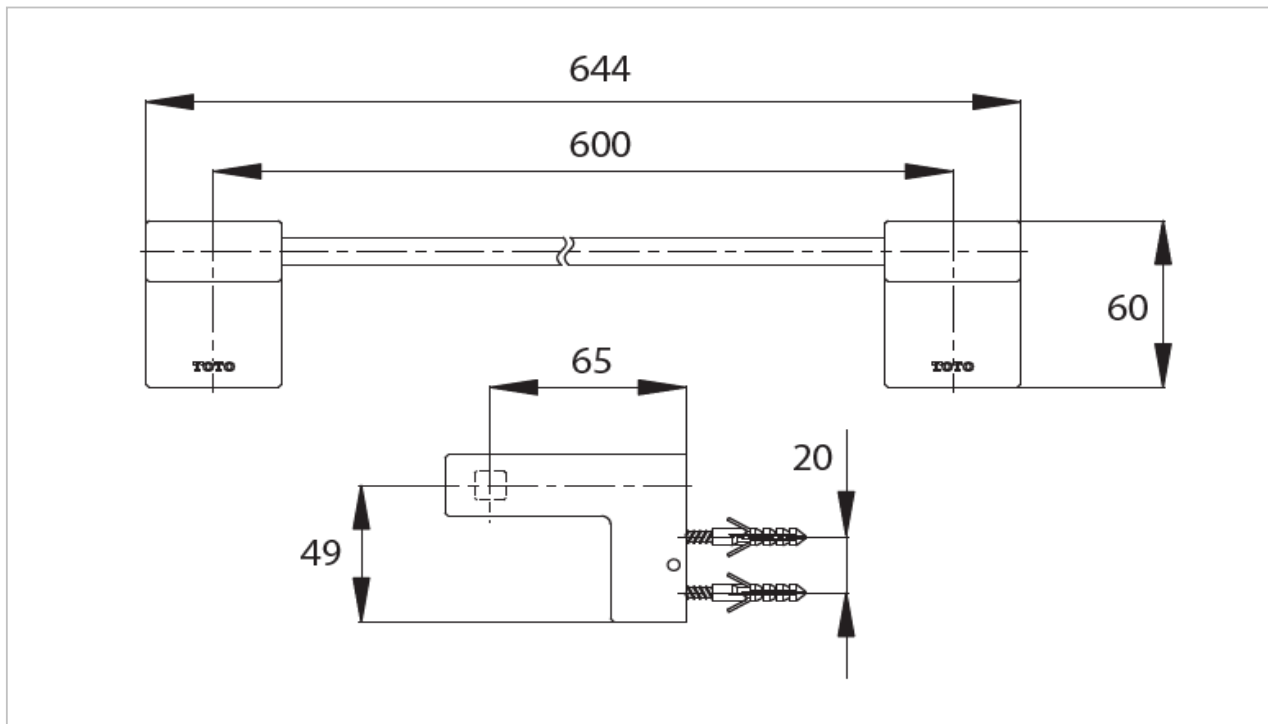

*"Eureka" Towel Bar*

Product Features

Towel Bar (650 mm)

Suggestion Fittings & Parts

Remark : We reserve the right to change some parts for suitability.

TOTO (THAILAND) CO.,LTD

Bangkok Office : 598 Q House Ploenjit Building., G floor., Ploenchit Rd.,Lumpini, Pathumwan, Bangkok. 10330 Thailand