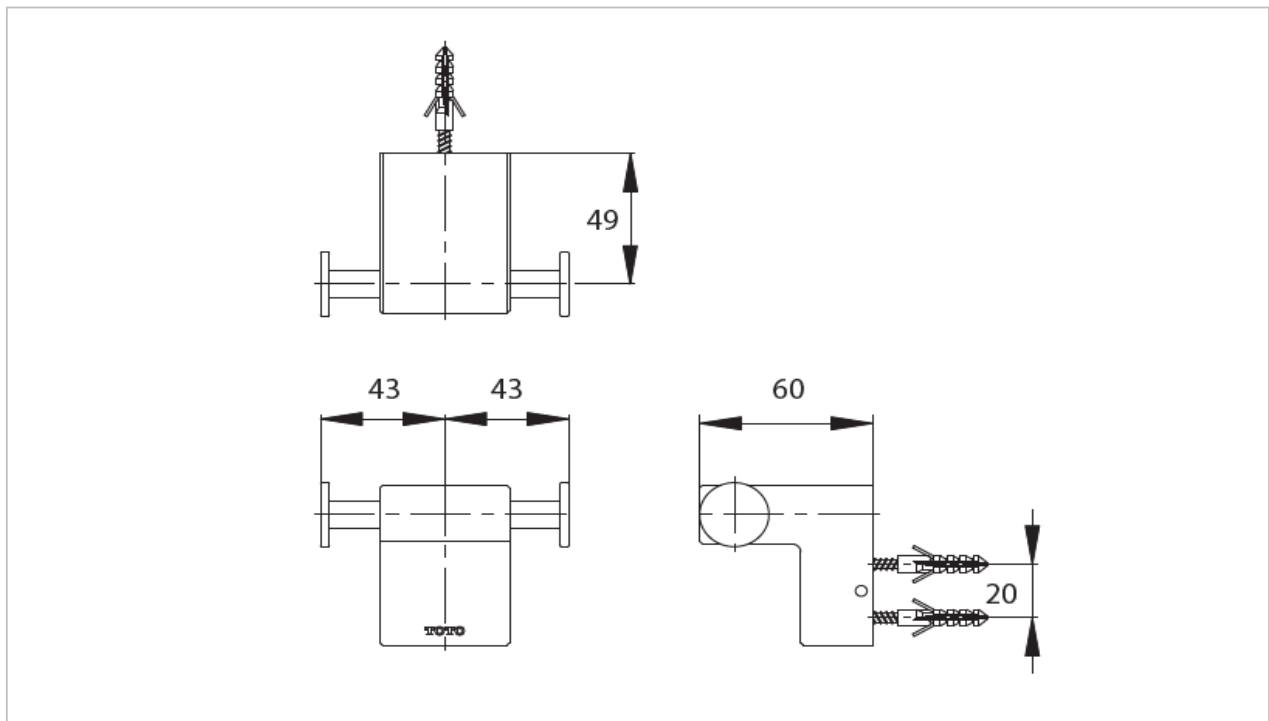

"Eureka" Double Robe Hook

Product Features

Suggestion Fittings & Parts

Remark : We reserve the right to change some parts for suitability.

TOTO (THAILAND) CO.,LTD

Bangkok Office : 598 Q House Ploenjit Building., G floor., Ploenchit Rd.,Lumpini, Pathumwan, Bangkok. 10330 Thailand
Tel : +(66)2-650-9925(AUTO) Fax : +(66)2-650-9923-4
www.toto.co.th