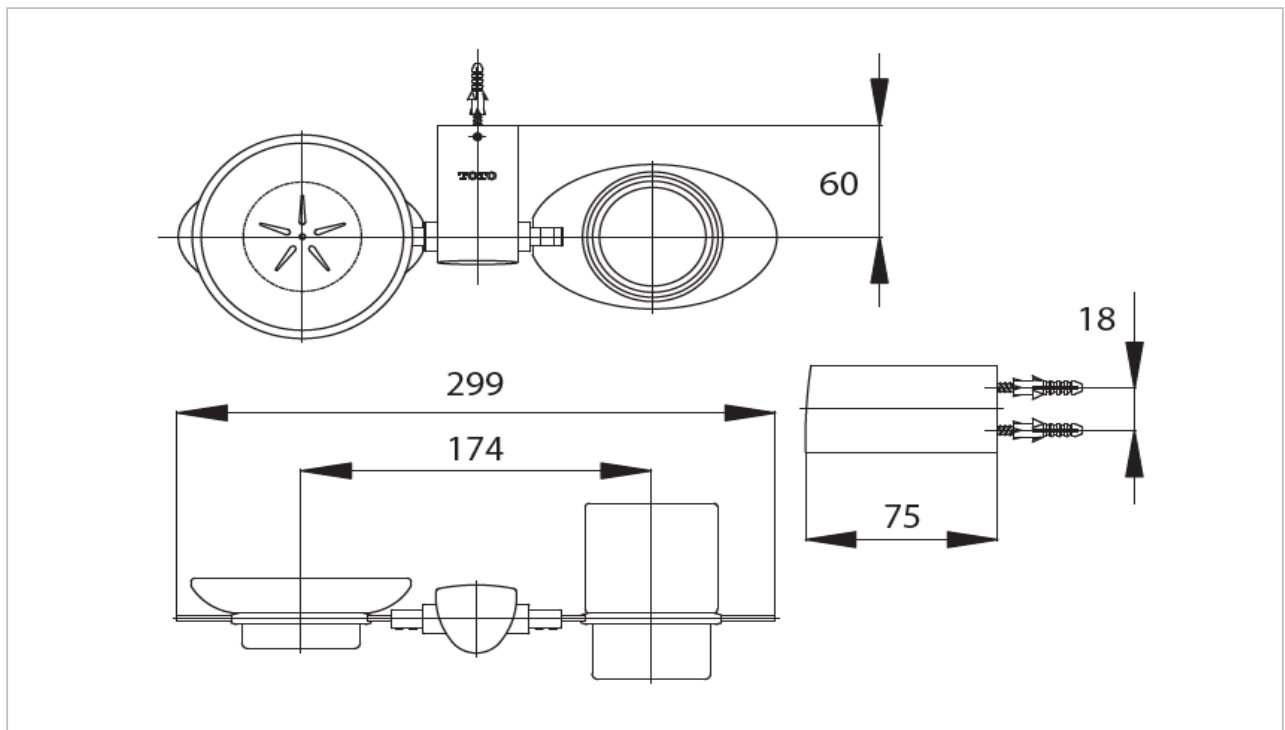

TOTO | BATHROOM ACCESSORY

TS727(HM)

"Bellini" Soap Tumbler Holder

Product Features

Suggestion Fittings & Parts

Remark : We reserve the right to change some parts for suitability.

TOTO (THAILAND) CO.,LTD

Bangkok Office : 598 Q House Ploenjit Building., G floor., Ploenchit Rd.,Lumpini, Pathumwan, Bangkok. 10330 Thailand
Tel : +(66)2-650-9925(AUTO) Fax : +(66)2-650-9923-4
www.toto.co.th