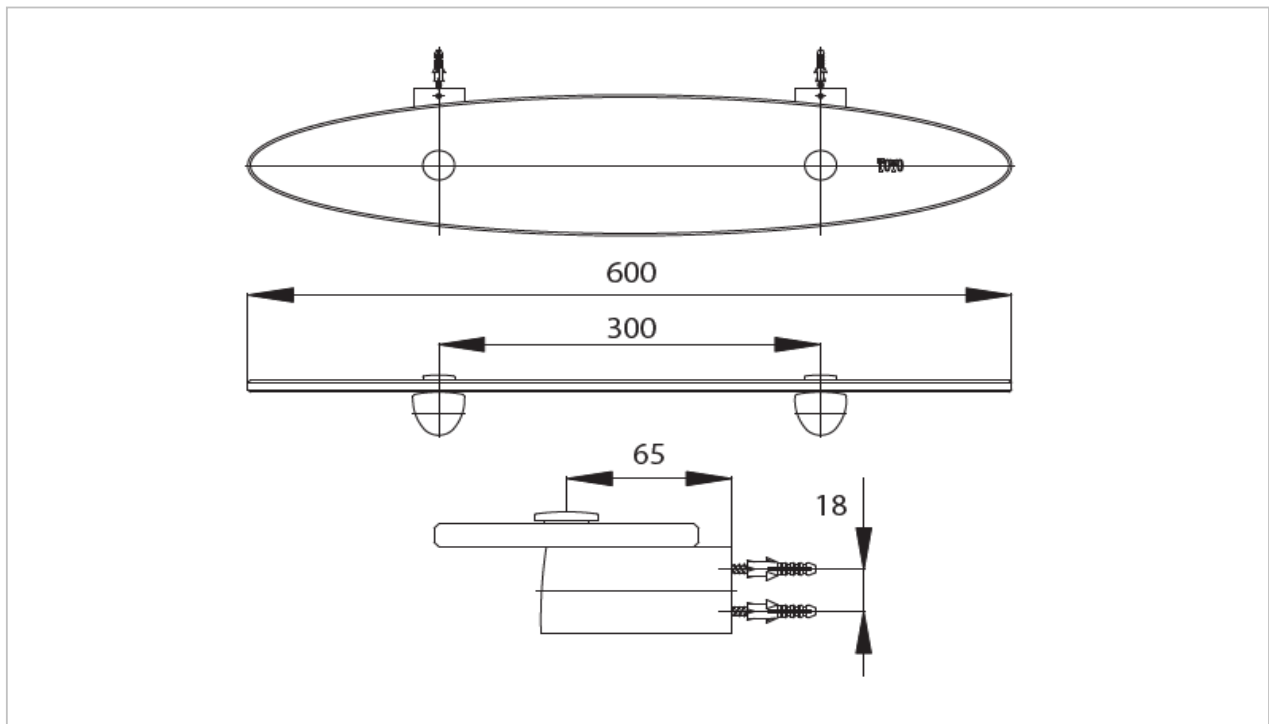

*"Bellini" Glass Shelf*

Product Features

Glass Shelf (600 mm)

Suggestion Fittings & Parts

Remark : We reserve the right to change some parts for suitability.

TOTO (THAILAND) CO.,LTD

Bangkok Office : 598 Q House Ploenjit Building., G floor., Ploenchit Rd., Lumpini, Pathumwan, Bangkok. 10330 Thailand