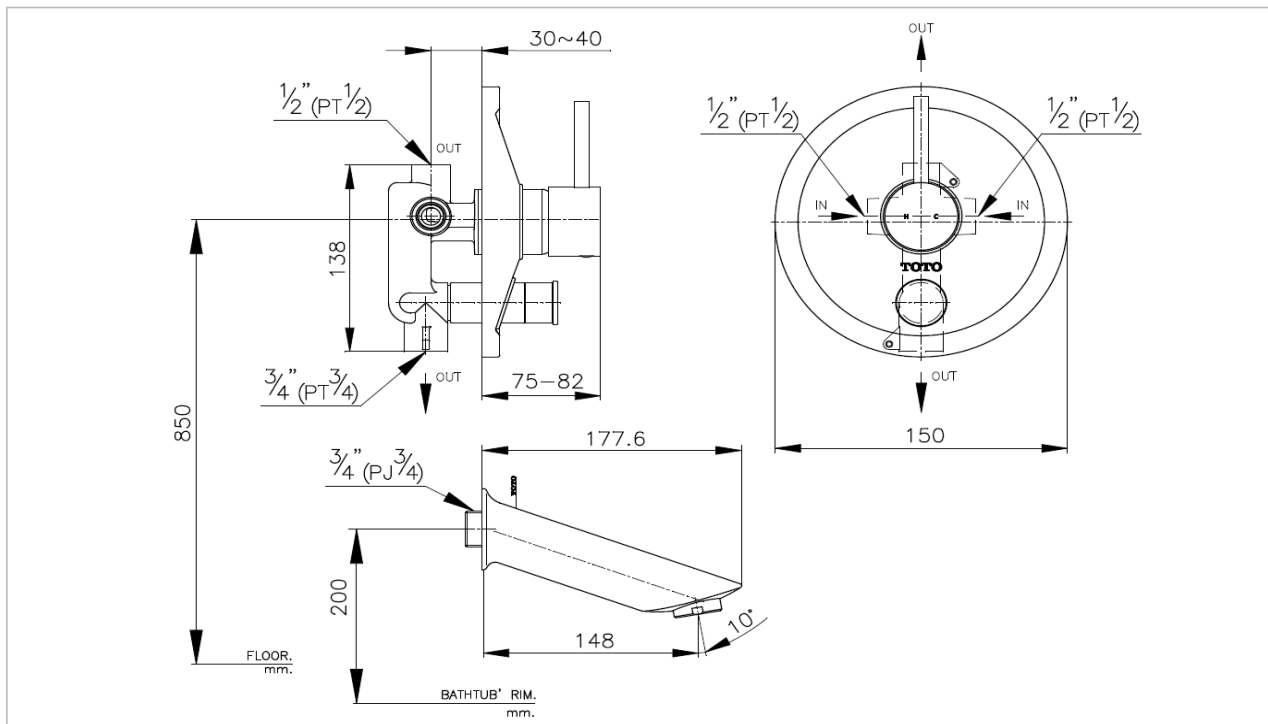

TOTO

FAUCET&SHOWER

TS725A

"Ramo" Bath Mixer for Fixed Shower

Product Features

Suggestion Fittings & Parts

Remark : We reserve the right to change some parts for suitability.

TOTO (THAILAND) CO.,LTD