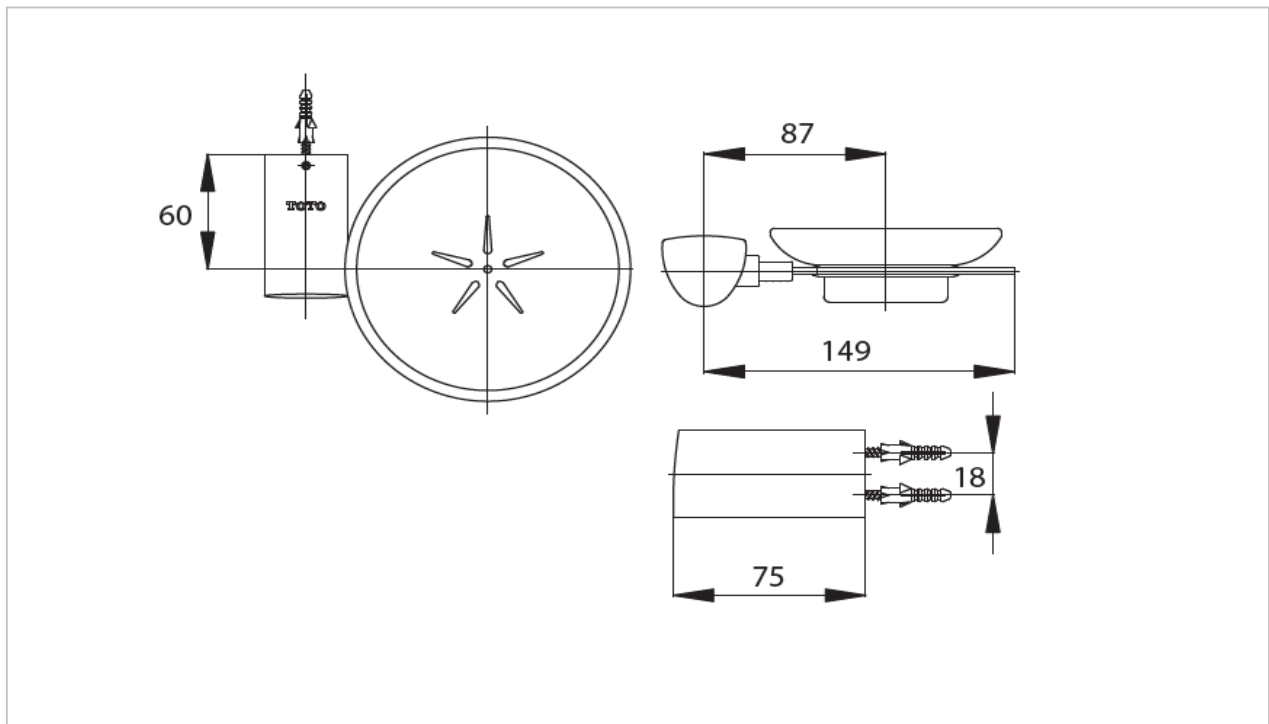

*"Bellini" Soap Holder*

Product Features

Suggestion Fittings & Parts

Remark : We reserve the right to change some parts for suitability.

TOTO (THAILAND) CO.,LTD

Bangkok Office : 598 Q House Ploenjit Building., G floor., Ploenchit Rd.,Lumpini, Pathumwan, Bangkok. 10330 Thailand  
Tel : +(66)2-650-9925(AUTO) Fax : +(66)2-650-9923-4  
www.toto.co.th