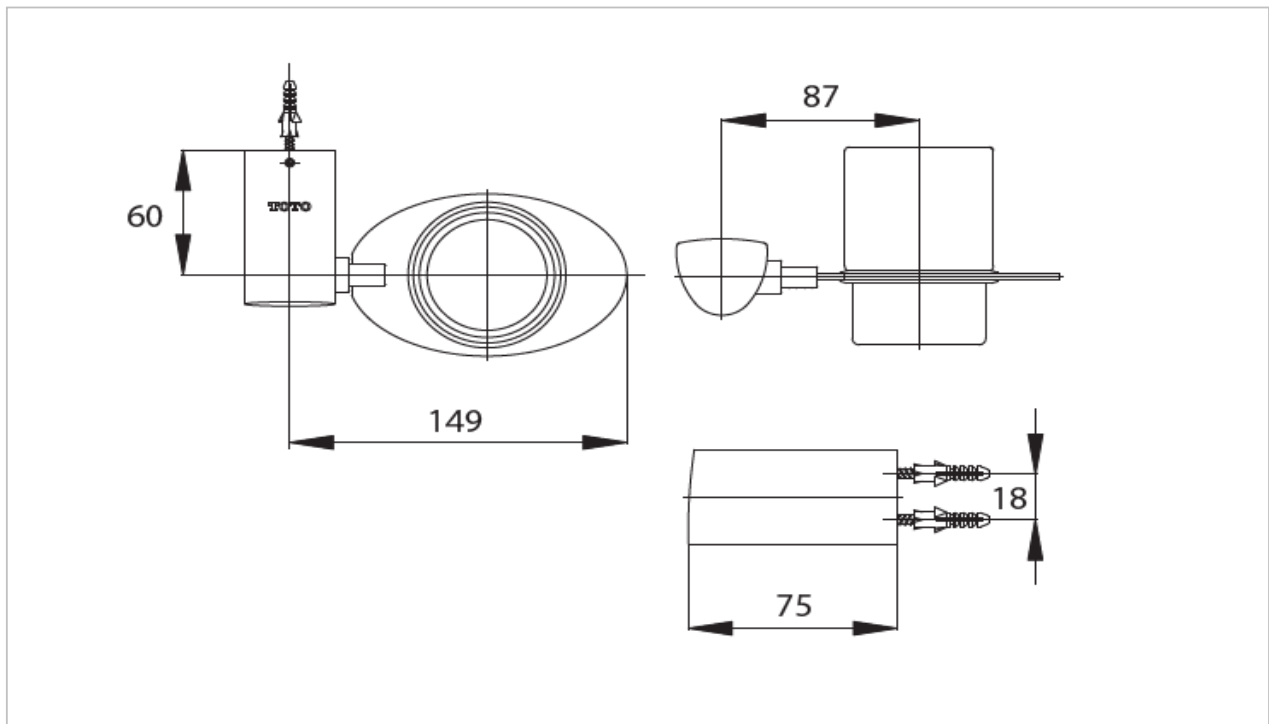

*"Bellini" Tumbler Holder*

Product Features

Suggestion Fittings & Parts

Remark : We reserve the right to change some parts for suitability.

TOTO (THAILAND) CO.,LTD

Bangkok Office : 598 Q House Ploenjit Building., G floor., Ploenchit Rd.,Lumpini, Pathumwan, Bangkok. 10330 Thailand  
Tel : +(66)2-650-9925(AUTO) Fax : +(66)2-650-9923-4  
www.toto.co.th