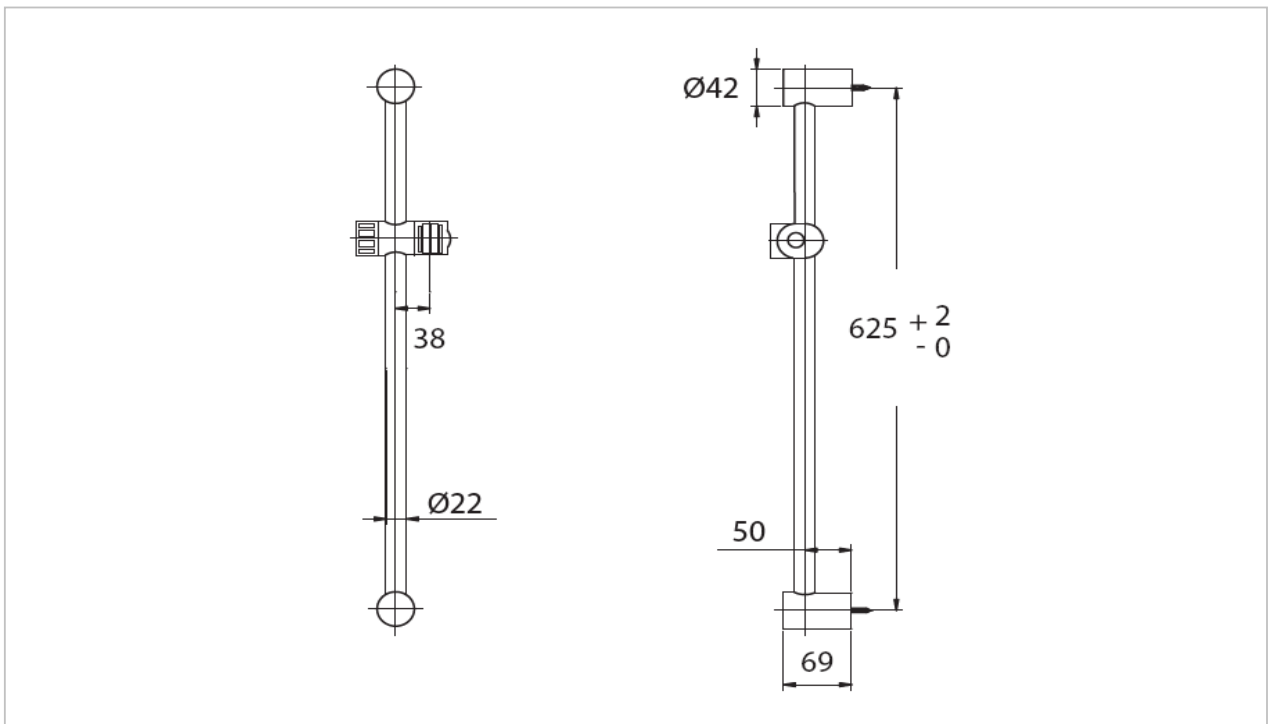

TOTO

FAUCET&SHOWER

TS721AE(HM)

Sliding Rail

Product Features

Suggestion Fittings & Parts

Remark : We reserve the right to change some parts for suitability.

TOTO (THAILAND) CO.,LTD