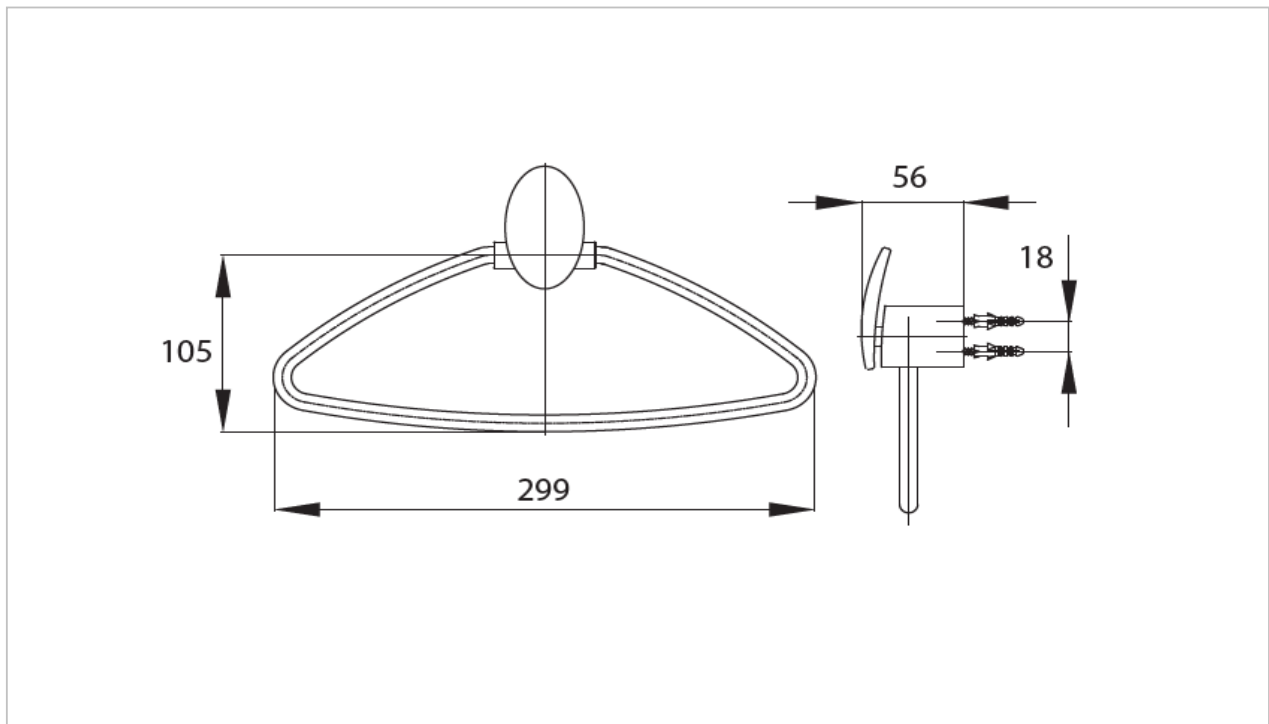

*"Bellini" Towel Ring*

Product Features

Suggestion Fittings & Parts

Remark : We reserve the right to change some parts for suitability.

TOTO (THAILAND) CO.,LTD

Bangkok Office : 598 Q House Ploenjit Building., G floor., Ploenchit Rd.,Lumpini, Pathumwan, Bangkok. 10330 Thailand