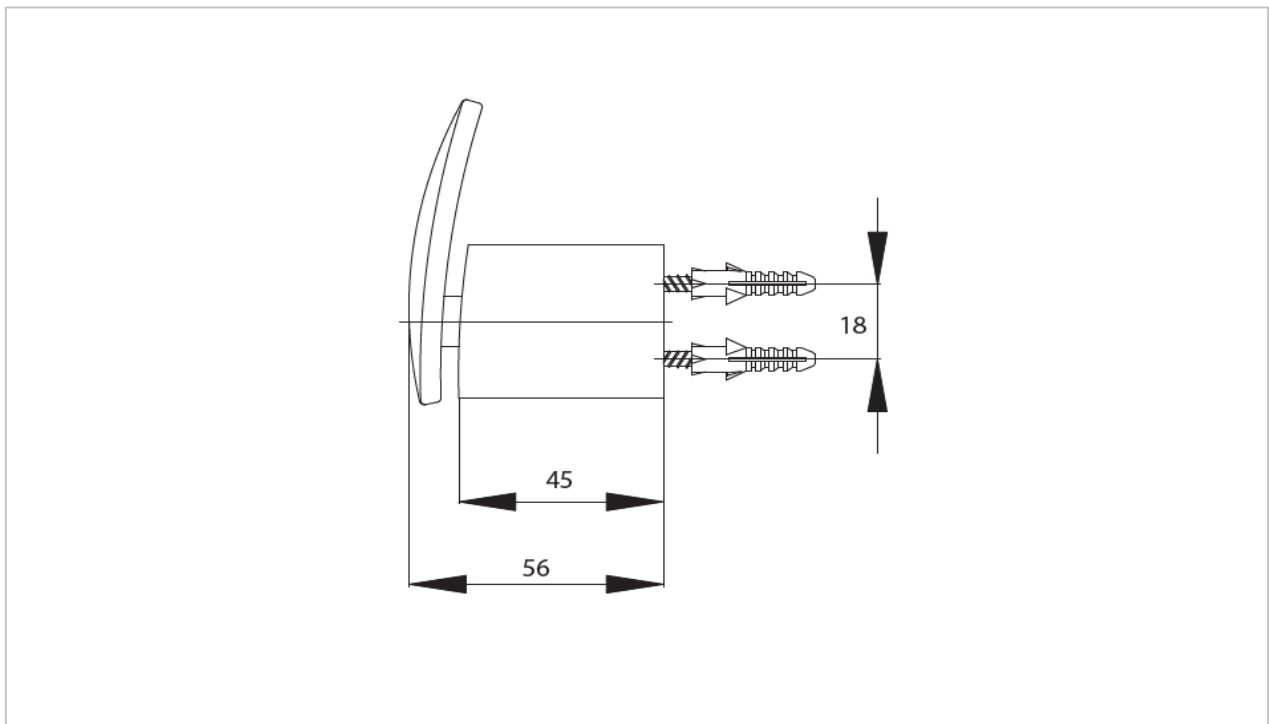

*"Bellini" Robe Hook*

Product Features

Suggestion Fittings & Parts

Remark : We reserve the right to change some parts for suitability.

TOTO (THAILAND) CO.,LTD

Bangkok Office : 598 Q House Ploenjit Building., G floor., Ploenchit Rd., Lumpini, Pathumwan, Bangkok. 10330 Thailand  
Tel : +(66)2-650-9925(AUTO) Fax : +(66)2-650-9923-4  
www.toto.co.th