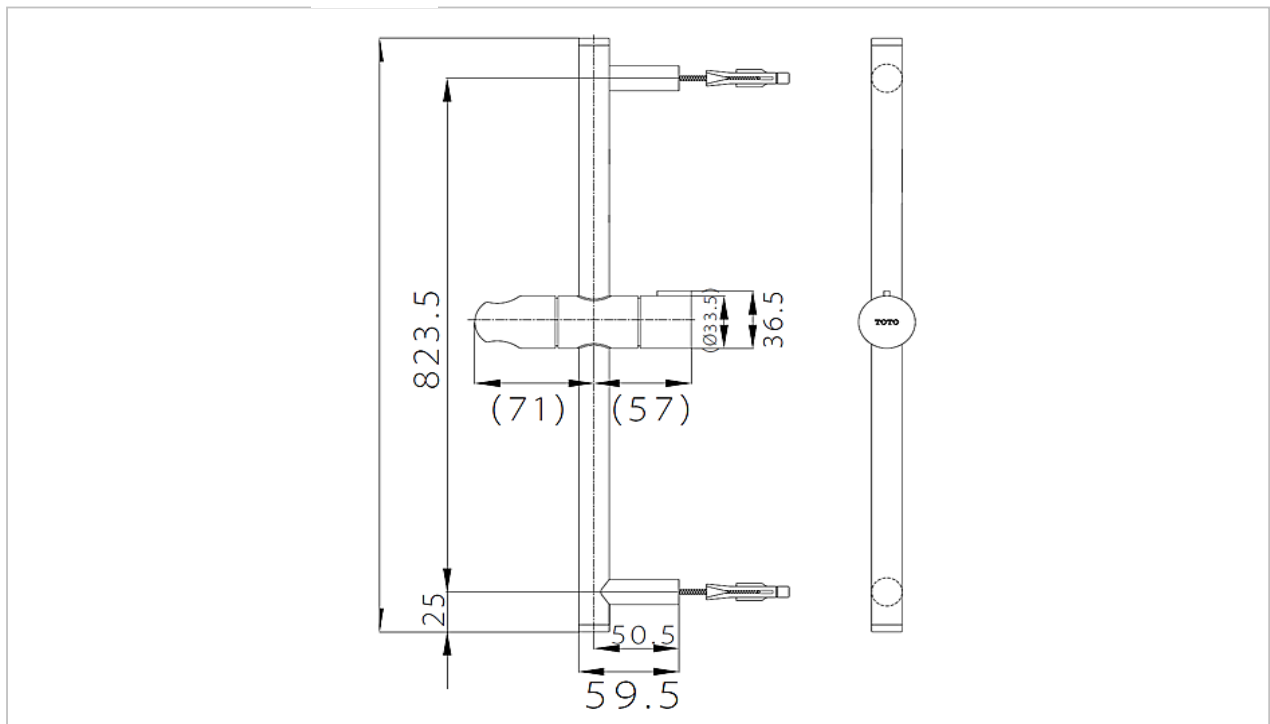

"Basic+" Sliding Rail

Product Features

Suggestion Fittings & Parts

Remark : We reserve the right to change some parts for suitability.

TOTO (THAILAND) CO.,LTD

Bangkok Office : 598 Q House Ploenjit Building., G floor., Ploenchit Rd., Lumpini, Pathumwan, Bangkok. 10330 Thailand