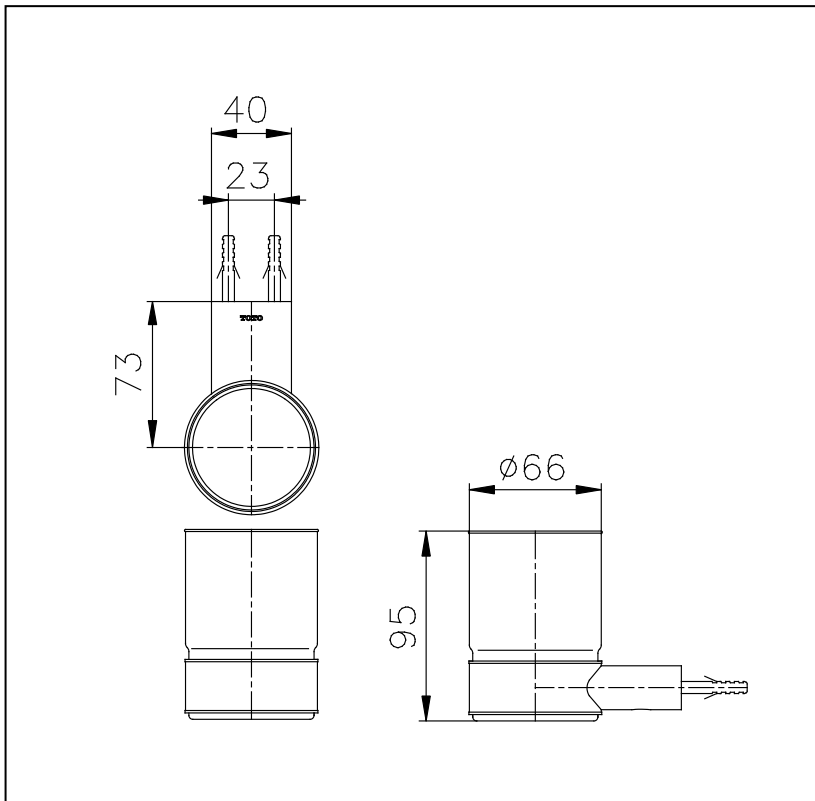

Drawing:

Remarks:

Please result TOTO sales representative for detail.