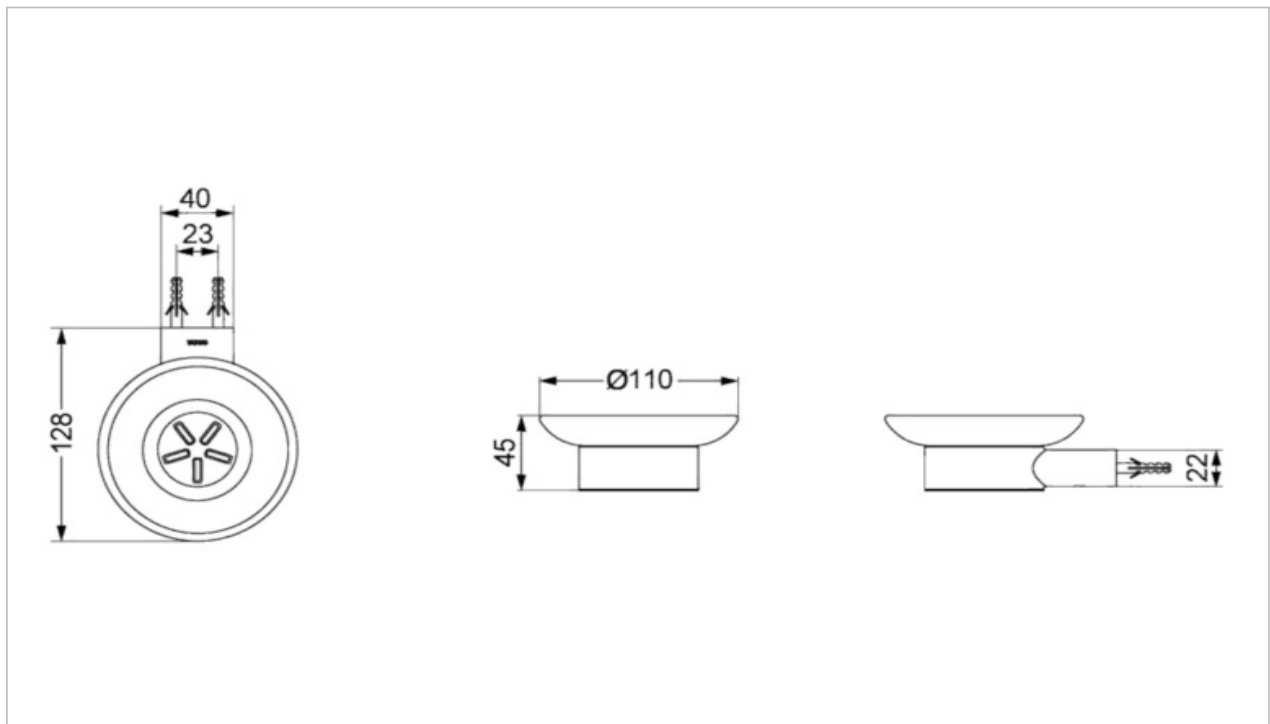

"Basic+" Soap Holder

Product Features

Suggestion Fittings & Parts

Remark : We reserve the right to change some parts for suitability.

TOTO (THAILAND) CO.,LTD

Bangkok Office : 598 Q House Ploenjit Building., G floor., Ploenchit Rd., Lumpini, Pathumwan, Bangkok. 10330 Thailand
Tel : +(66)2-650-9925(AUTO) Fax : +(66)2-650-9923-4
www.toto.co.th