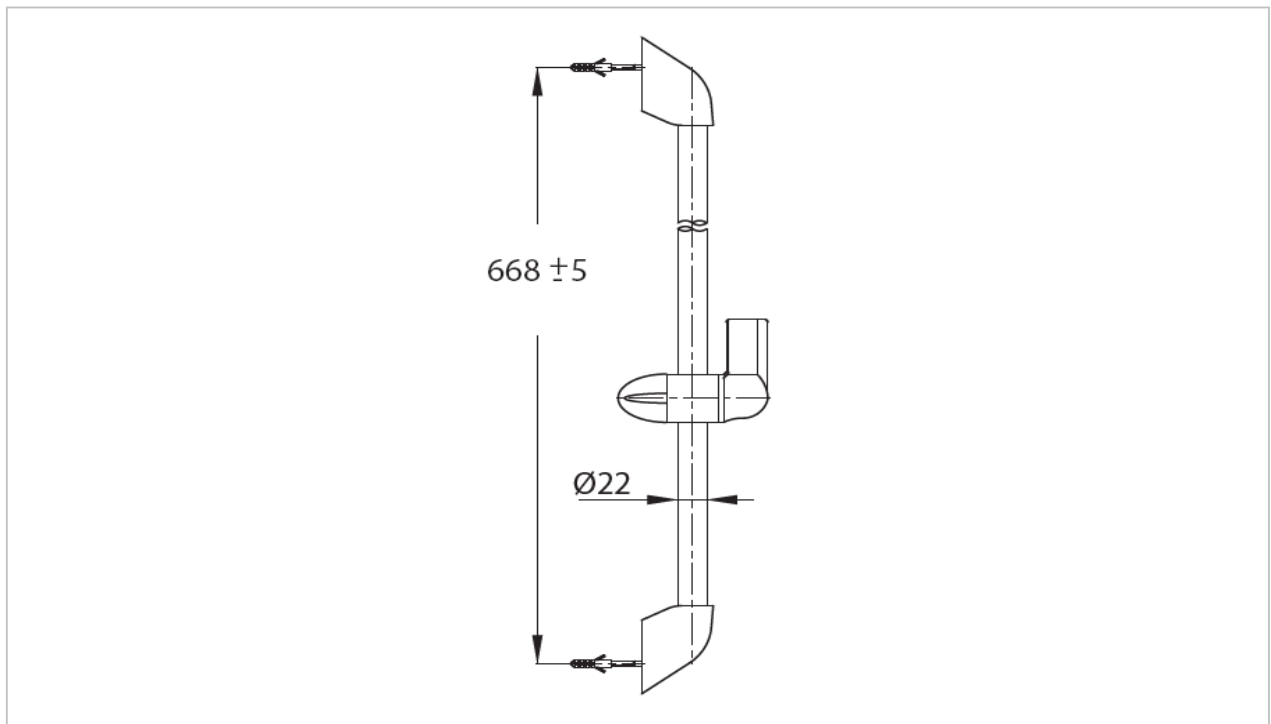

TOTO

FAUCET&SHOWER

TS711(HM)

Sliding Rail

Product Features

Suggestion Fittings & Parts

Remark : We reserve the right to change some parts for suitability.

TOTO (THAILAND) CO.,LTD